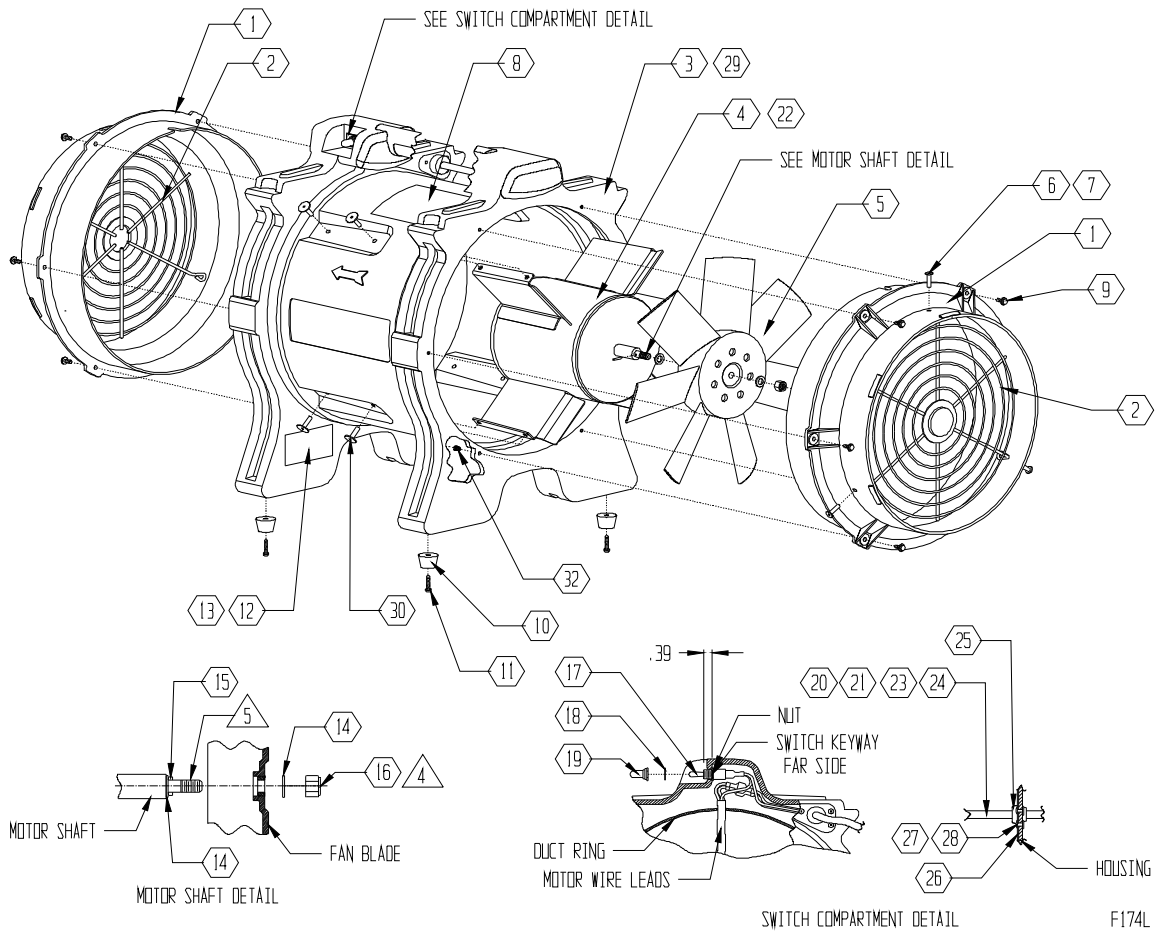

Vortex Axial Fan

(Models: F174, F174-BLU, F174-GRN, F174-US, F174-UK, F174-230V, F174-230v BLU, F174-230V UK, F174-230V PB, F174-230V HE)

Symbol Definition

- - multiple components to choose from for different models: voltage, size, color, etc.
- + - if you order this item, you may need to order additional items marked with same number of +'s in order to upgrade or complete repair

Find#	Part Description	Specifications/Model	Part #		
4	Motor Assy	115v 1Hp 3300 RPM 1 Spd (Order S218 Kit)	02-00088	ea.	1
17	Switch	Toggle, 1-1/2	02-00092	ea.	1
18	Switch	Plate, On/Off	02-00094	ea.	1
19	Boot	Rubber, Black (for toggle switch)	02-00095	ea.	1
	Connector	Qc .250 Fem Fully Insul	02-00112	ea.	1
22	Motor Assy	230v 1Hp 3850 RPM 1 Spd (Order S219 Kit)	02-00124	ea.	1
25	Strain Relief	Snap .360 Dia Blk (230v)	02-00218	ea.	1
15	Spring	Pin, M2.5 x 1 (hold fan to motor shaft)	03-00021	ea.	1
6	Rivet	3/16" Black Anodized	03-00030	ea.	6
10	Foot	15/16 O.D. x 5/8	03-00080	ea.	4
14	Washer	.56 O.D. x .33	03-00081	ea.	2
11	Screw	#8 x 3/4" AB Phil Hd Zp	03-00095	ea.	4
16	Nut	Nyloc 5/16" 18 ZP (fan)	03-00098	ea.	1
9	Screw	#8 x 1/2" HWH (for duct ring)	03-00103	ea.	12
32	Insert	#6-32 Knurled Brass	03-00104	ea.	12
30	Rivet	3/16 x 1/2 Stl/Stl Zp Blk	03-00130	ea.	8
9	Rivet	3/16 X 5/8 Tri Fold	03-00204	ea.	12
27,28	Rivet	5/32 1/4 Tri Fold Al/Al Black	03-01487	ea.	3
3	Housing	Axial Fan, Trimmed, Brt Yellow	04-00041S	ea.	1
29	Housing	Axial Fan, Trimmed, Rein Orange	04-00041-01S	ea.	1
29	Housing	Axial Fan, Trimmed, Turf Grn	04-00041-02S	ea.	1
29	Housing	Axial Fan, Trimmed, Fisher Blue	04-00041-03S	ea.	1
29	Housing	Axial Fan, Trimmed, Mono Black	04-00041-04S	ea.	1
1	Duct Ring	12" ABS	04-00042	ea.	2
2	Grill	Vortex w/Finish	04-00046	ea.	2
5	Fan Blade	12" ABS	04-00047	ea.	1
26	Plate	Strain Relief w/PC Wrinkle Blk (for Heco)	04-00052-01	ea.	1
24	Power Cord Assy	3 x 1.5mm H05VV BS4343 25', 115v-UK	04-00056	ea.	1
23	Power Cord Assy	230v 3 x 1.5mm H05VV CEE7/7 25Ft EU	04-00057	ea.	1
21	Power Cord Assy	F174 230v UK, 3 x 1.5mm H05VV BS1363 25'	04-00058	ea.	1
	Box	Axial Fan 275#	06-00038	ea.	1
	Bag	Poly 1.5 Mil	06-00045	ea.	1
8	Label	Warning, Turbo	07-00109	ea.	1
12	Label	Model/Serial UL/CUL/CE, 230v	07-00161	ea.	1
	Manual	TurboDryers 115v	07-00211	ea.	1
	Manual	TurboDryers 230v	07-00213	ea.	1
13	Label	Model/Serial UL/CUL, 115v	07-00228	ea.	1
	Insert	Declaration of Conformity - 230v	07-00242	ea.	1
20	Power Cord	Assembly	09-00046	ea.	1
4	Motor Kit	115V/60HZ 1HP	S218	ea.	1
22	Motor Kit	230V/50HZ 1HP	S219	ea.	1

Vortex Axial Fan Pictorial Breakdown

To Order Parts Call 1-888-702-5326