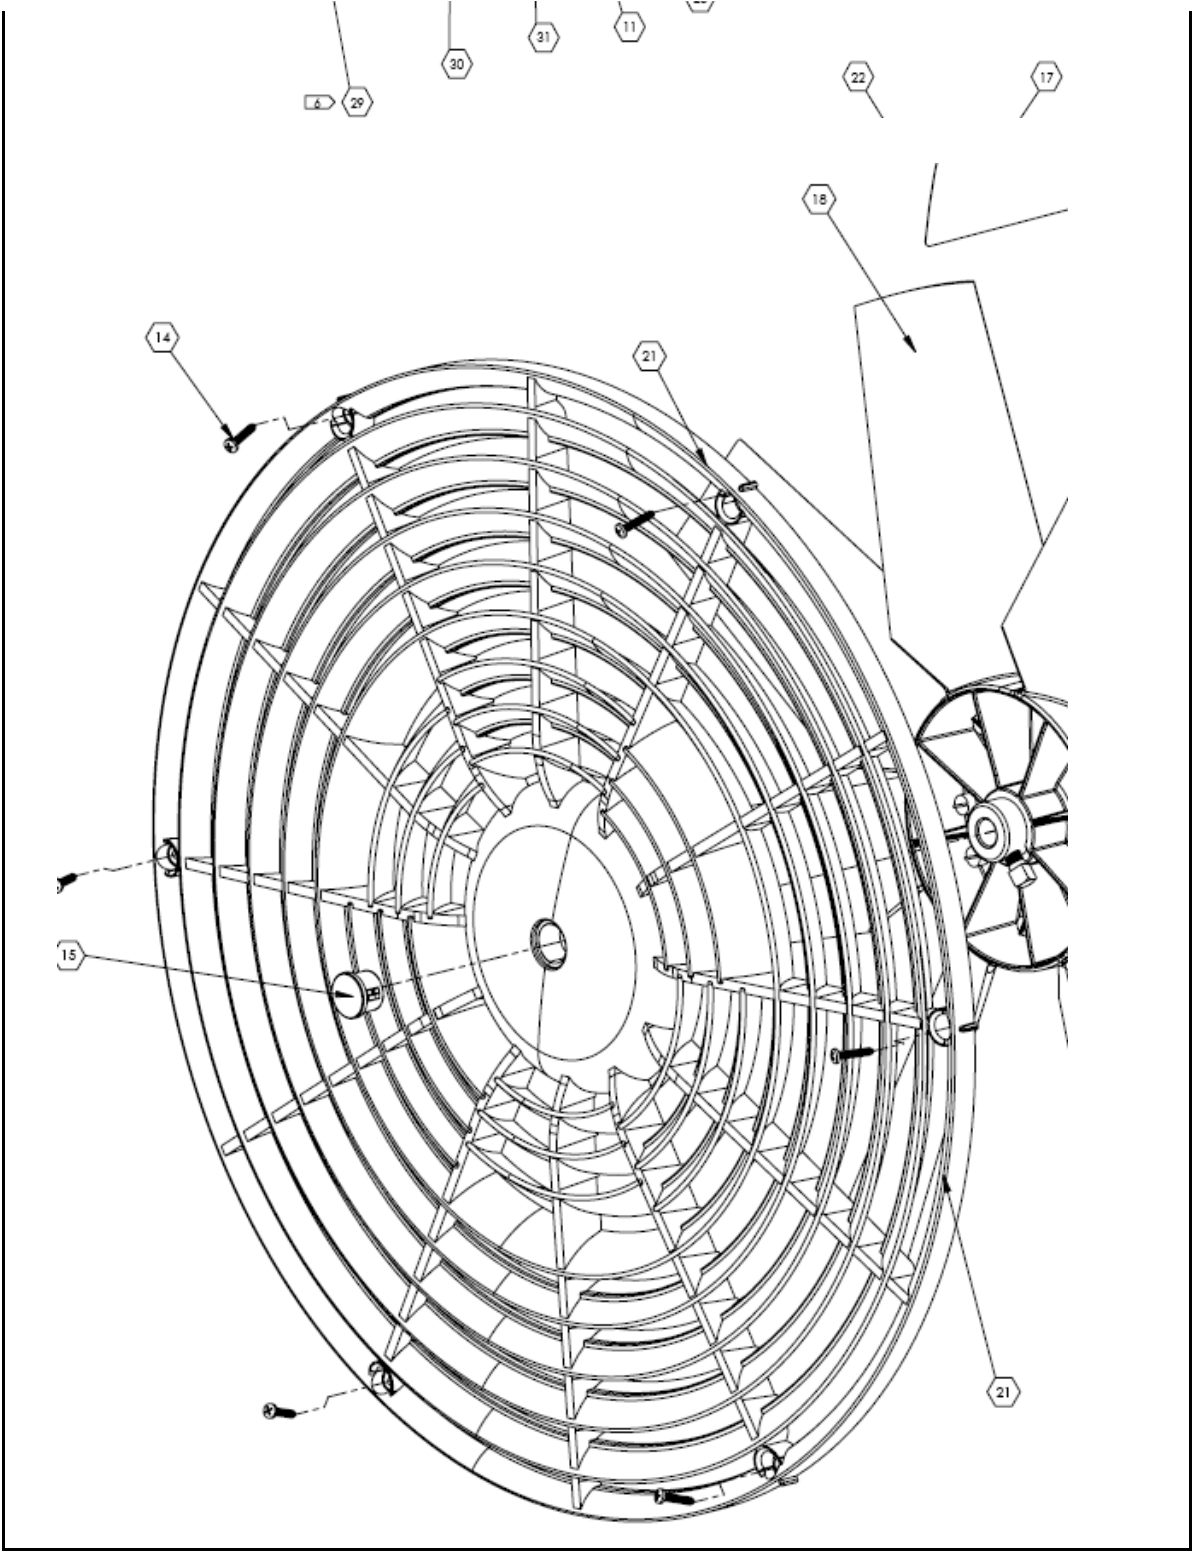

entparts.com

To Order Parts