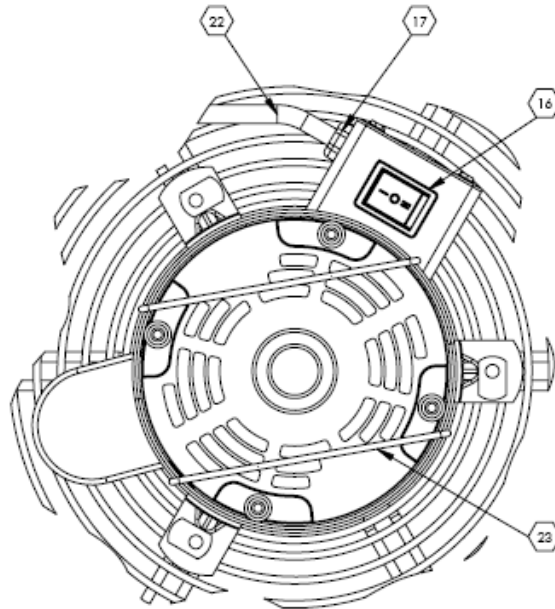

Studebaker - Airpath Carpet Dryer

F377, F377-SM, F377-SP, F377-PR, F377-BUR, F377-YEL

Symbol Definition

- * - multiple components to choose from for different models: voltage, size, color, etc.
- + - if you order this item, you may need to order additional items marked with same number of +'s in order to upgrade or complete repair

Find #	Part Description	Part #	Measure	Qty
17	STRAIN RELIEF - SNAP .360 DIA BLK	02-00218	Ea.	1
19	MOTOR ASSY - 115V 1HP 1625 RPM 2 SPD AIRPATH	02-01546	Ea.	1
16	SWITCH - SWITCH ROCKER DPDT 1.5 HP RED	02-01548	Ea.	1
7	WASHER - 1/4 RIVET .26 ID X .62 OD X .06 ZP	03-00001	Ea.	9
12	WASHER - 3/16 RIVET .19 ID X .47 OD X .05 ZP	03-00013	Ea.	8
13	NUT - 8-32 NYLOC THIN ZP	03-00015	Ea.	
31	WASHER - 5/16 SAE .344 ID X .688 OD X .065 ZP	03-00062	Ea.	
30	WASHER - 5/16 LOCK ZP	03-00063	Ea.	3
9	FOOT - ROUND 3/16 ID X 1.25 OD X 5/8 RUBBER BLK	03-00131	Ea.	2
10	RIVET - 3/16 X 5/8 TRI FOLD AL/AL	03-00204	Ea.	2
8	SCREW - 1/4-20 X 3/4 SER HWH NYLOC ZP	03-00205	Ea.	9
32	RIVET - 3/16 X 3/8 TRI FOLD AL/AL	03-00207	Ea.	12
14	SCREW - #6 x 3/4 PH ZP	03-00215	Ea.	6
15	PLUG - HOLE .75 DIA x .250 NYLON BLACK	03-01573	Ea.	4
	NUT - 5/16-1/ x .150 HEXSERT ZP STL	03-01584	Ea.	3
20	GRILL - INLET PC GL BLK F377	04-01460	Ea.	1
18	POLYPROPYLENE	04-01463	Ea.	1
	HOUSING - POLYETHYLENE FISHER BLUE AIRPATH	04-01464	Ea.	1
29	CASTER - 50MM DIA X 5/16 X 18 STEM DUAL WHEEL WITH LOCK	04-01465	Ea.	3
21	GRILL - OUTLET	04-01466	Ea.	1
23	SHIELD - VENT OPENING PC GL BLK F377	04-01467	Ea.	1
27	BRACKET - CASTER MOUNTING SS STUDEBAKER AIRPATH	04-01468	Ea.	3
24	LABEL - PRODUCT AIRPATH STUDEBAKER (F377)	07-01593	Ea.	1
	PACKAGING ASSY - AIRPATH	07-01603	Ea.	1
22	POWER CORD ASSY - 16/3 SJTW 5-15P 25 FT SAHARA VORTEX	09-00046	Ea.	1

To Order Parts Call 1-888-702-5326 - <https://monsterflooringequipmentparts.com>

Airpath Pictorial Drawing

REAR VIEW

SWITCH ORIENTATION DETAIL

entparts.com

To Order

To Order Parts Call

entparts.com