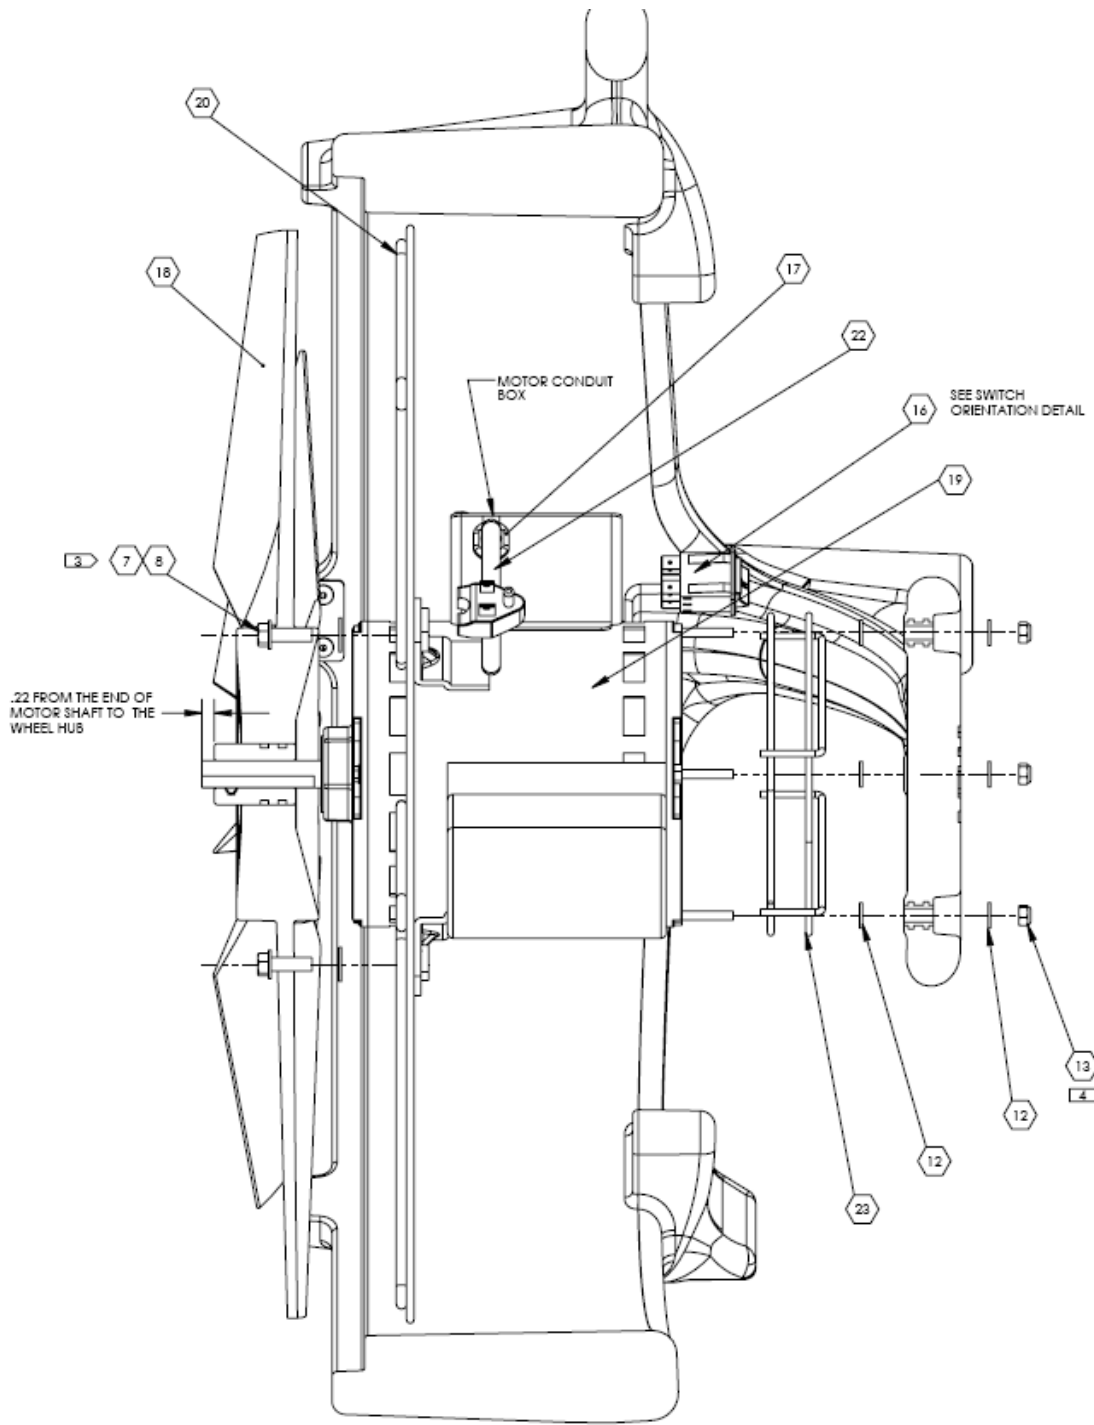

Studebaker - Airpath Carpet Dryer

F377, F377-SM, F377-SP, F377-PR, F377-BUR, F377-YEL

Symbol Definition

- * - multiple components to choose from for different models: voltage, size, color, etc.
- + - if you order this item, you may need to order additional items marked with same number of +'s in order to upgrade or complete repair

Find #	Part Description	Part #	Measure	Qty
17	STRAIN RELIEF - SNAP .360 DIA BLK	02-00218	Ea.	1
19	MOTOR ASSY - 115V 1HP 1625 RPM 2 SPD AIRPATH	02-01546	Ea.	1
16	SWITCH - SWITCH ROCKER DPDT 1.5 HP RED	02-01548	Ea.	1
7	WASHER - 1/4 RIVET .26 ID X .62 OD X .06 ZP	03-00001	Ea.	9
12	WASHER - 3/16 RIVET .19 ID X .47 OD X .05 ZP	03-00013	Ea.	8
13	NUT - 8-32 NYLOC THIN ZP	03-00015	Ea.	
31	WASHER - 5/16 SAE .344 ID X .688 OD X .065 ZP	03-00062	Ea.	
30	WASHER - 5/16 LOCK ZP	03-00063	Ea.	3
9	FOOT - ROUND 3/16 ID X 1.25 OD X 5/8 RUBBER BLK	03-00131	Ea.	2
10	RIVET - 3/16 X 5/8 TRI FOLD AL/AL	03-00204	Ea.	2
8	SCREW - 1/4-20 X 3/4 SER HWH NYLOC ZP	03-00205	Ea.	9
32	RIVET - 3/16 X 3/8 TRI FOLD AL/AL	03-00207	Ea.	12
14	SCREW - #6 x 3/4 PH ZP	03-00215	Ea.	6
15	PLUG - HOLE .75 DIA x .250 NYLON BLACK	03-01573	Ea.	4
	NUT - 5/16-1/ x .150 HEXSERT ZP STL	03-01584	Ea.	3
20	GRILL - INLET PC GL BLK F377	04-01460	Ea.	1
18	POLYPROPYLENE	04-01463	Ea.	1
	HOUSING - POLYETHYLENE FISHER BLUE AIRPATH	04-01464	Ea.	1
29	CASTER - 50MM DIA X 5/16 X 18 STEM DUAL WHEEL WITH LOCK	04-01465	Ea.	3
21	GRILL - OUTLET	04-01466	Ea.	1
23	SHIELD - VENT OPENING PC GL BLK F377	04-01467	Ea.	1
27	BRACKET - CASTER MOUNTING SS STUDEBAKER AIRPATH	04-01468	Ea.	3
24	LABEL - PRODUCT AIRPATH STUDEBAKER (F377)	07-01593	Ea.	1
	PACKAGING ASSY - AIRPATH	07-01603	Ea.	1
22	POWER CORD ASSY - 16/3 SJTW 5-15P 25 FT SAHARA VORTEX	09-00046	Ea.	1

To Order Parts Call 1-888-702-5326 - <https://monsterflooringequipmentparts.com>

Airpath Pictorial Drawing

REAR VIEW

SWITCH ORIENTATION DETAIL

entparts.com

To Order

To Order Parts Call

entparts.com