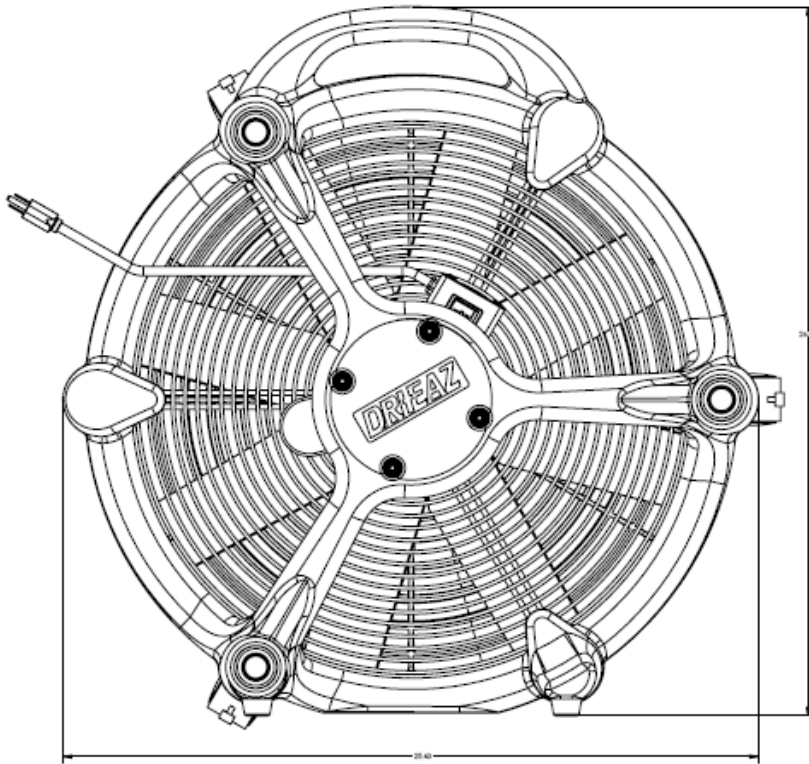

Studebaker - Airpath Carpet Dryer

F377, F377-SM, F377-SP, F377-PR, F377-BUR, F377-YEL

Symbol Definition

- - multiple components to choose from for different models: voltage, size, color, etc.
- + - if you order this item, you may need to order additional items marked with same number of +'s in order to upgrade or complete repair

Find #	Part Description	Part #	Measure	Qty
17	STRAIN RELIEF - SNAP .360 DIA BLK	02-00218	Ea.	1
19	MOTOR ASSY - 115V 1HP 1625 RPM 2 SPD AIRPATH	02-01546	Ea.	1
16	SWITCH - SWITCH ROCKER DPDT 1.5 HP RED	02-01548	Ea.	1
7	WASHER - 1/4 RIVET .26 ID X .62 OD X .06 ZP	03-00001	Ea.	9
12	WASHER - 3/16 RIVET .19 ID X .47 OD X .05 ZP	03-00013	Ea.	8
13	NUT - 8-32 NYLOC THIN ZP	03-00015	Ea.	
31	WASHER - 5/16 SAE .344 ID X .688 OD X .065 ZP	03-00062	Ea.	
30	WASHER - 5/16 LOCK ZP	03-00063	Ea.	3
9	FOOT - ROUND 3/16 ID X 1.25 OD X 5/8 RUBBER BLK	03-00131	Ea.	2
10	RIVET - 3/16 X 5/8 TRI FOLD AL/AL	03-00204	Ea.	2
8	SCREW - 1/4-20 X 3/4 SER HWH NYLOC ZP	03-00205	Ea.	9
32	RIVET - 3/16 X 3/8 TRI FOLD AL/AL	03-00207	Ea.	12
14	SCREW - #6 x 3/4 PH ZP	03-00215	Ea.	6
15	PLUG - HOLE .75 DIA x .250 NYLON BLACK	03-01573	Ea.	4
	NUT - 5/16-1/ x .150 HEXSERT ZP STL	03-01584	Ea.	3
20	GRILL - INLET PC GL BLK F377	04-01460	Ea.	1
18	POLYPROPYLENE	04-01463	Ea.	1
	HOUSING - POLYETHYLENE FISHER BLUE AIRPATH	04-01464	Ea.	1
29	CASTER - 50MM DIA X 5/16 X 18 STEM DUAL WHEEL WITH LOCK	04-01465	Ea.	3
21	GRILL - OUTLET	04-01466	Ea.	1
23	SHIELD - VENT OPENING PC GL BLK F377	04-01467	Ea.	1
27	BRACKET - CASTER MOUNTING SS STUDEBAKER AIRPATH	04-01468	Ea.	3
24	LABEL - PRODUCT AIRPATH STUDEBAKER (F377)	07-01593	Ea.	1
	PACKAGING ASSY - AIRPATH	07-01603	Ea.	1
22	POWER CORD ASSY - 16/3 SJTW 5-15P 25 FT SAHARA VORTEX	09-00046	Ea.	1

To Order Parts Call 1-888-702-5326 - <https://monsterflooringequipmentparts.com>

Airpath Pictorial Drawing

REAR VIEW

entparts.com

To Order