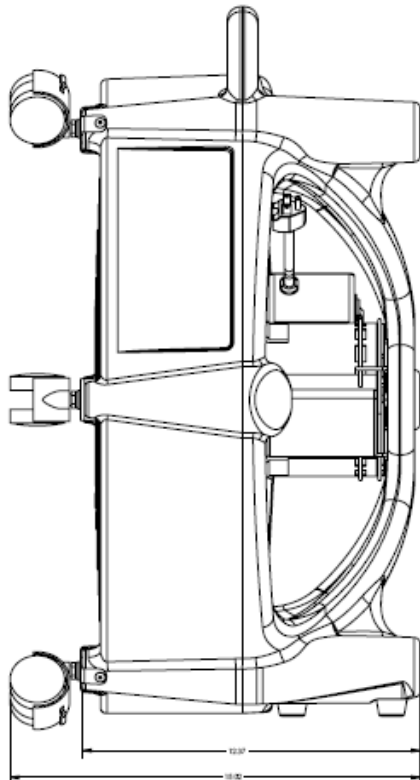

Studebaker - Airpath Carpet Dryer

F377, F377-SM, F377-SP, F377-PR, F377-BUR, F377-YEL

Symbol Definition

- * - multiple components to choose from for different models: voltage, size, color, etc.
- + - if you order this item, you may need to order additional items marked with same number of +'s in order to upgrade or complete repair

Find #	Part Description	Part #	Measure	Qty
17	STRAIN RELIEF - SNAP .360 DIA BLK	02-00218	Ea.	1
19	MOTOR ASSY - 115V 1HP 1625 RPM 2 SPD AIRPATH	02-01546	Ea.	1
16	SWITCH - SWITCH ROCKER DPDT 1.5 HP RED	02-01548	Ea.	1
7	WASHER - 1/4 RIVET .26 ID X .62 OD X .06 ZP	03-00001	Ea.	9
12	WASHER - 3/16 RIVET .19 ID X .47 OD X .05 ZP	03-00013	Ea.	8
13	NUT - 8-32 NYLOC THIN ZP	03-00015	Ea.	
31	WASHER - 5/16 SAE .344 ID X .688 OD X .065 ZP	03-00062	Ea.	
30	WASHER - 5/16 LOCK ZP	03-00063	Ea.	3
9	FOOT - ROUND 3/16 ID X 1.25 OD X 5/8 RUBBER BLK	03-00131	Ea.	2
10	RIVET - 3/16 X 5/8 TRI FOLD AL/AL	03-00204	Ea.	2
8	SCREW - 1/4-20 X 3/4 SER HWH NYLOC ZP	03-00205	Ea.	9
32	RIVET - 3/16 X 3/8 TRI FOLD AL/AL	03-00207	Ea.	12
14	SCREW - #6 x 3/4 PH ZP	03-00215	Ea.	6
15	PLUG - HOLE .75 DIA x .250 NYLON BLACK	03-01573	Ea.	4
	NUT - 5/16-1/ x .150 HEXSERT ZP STL	03-01584	Ea.	3
20	GRILL - INLET PC GL BLK F377	04-01460	Ea.	1
18	POLYPROPYLENE	04-01463	Ea.	1
	HOUSING - POLYETHYLENE FISHER BLUE AIRPATH	04-01464	Ea.	1
29	CASTER - 50MM DIA X 5/16 X 18 STEM DUAL WHEEL WITH LOCK	04-01465	Ea.	3
21	GRILL - OUTLET	04-01466	Ea.	1
23	SHIELD - VENT OPENING PC GL BLK F377	04-01467	Ea.	1
27	BRACKET - CASTER MOUNTING SS STUDEBAKER AIRPATH	04-01468	Ea.	3
24	LABEL - PRODUCT AIRPATH STUDEBAKER (F377)	07-01593	Ea.	1
	PACKAGING ASSY - AIRPATH	07-01603	Ea.	1
22	POWER CORD ASSY - 16/3 SJTW 5-15P 25 FT SAHARA VORTEX	09-00046	Ea.	1

To Order Parts Call 1-888-702-5326 - <https://monsterflooringequipmentparts.com>

Airpath Pictorial Drawing

REAR VIEW

SWITCH ORIENTATION DETAIL

entparts.com

To Order

To Order Parts Call

entparts.com