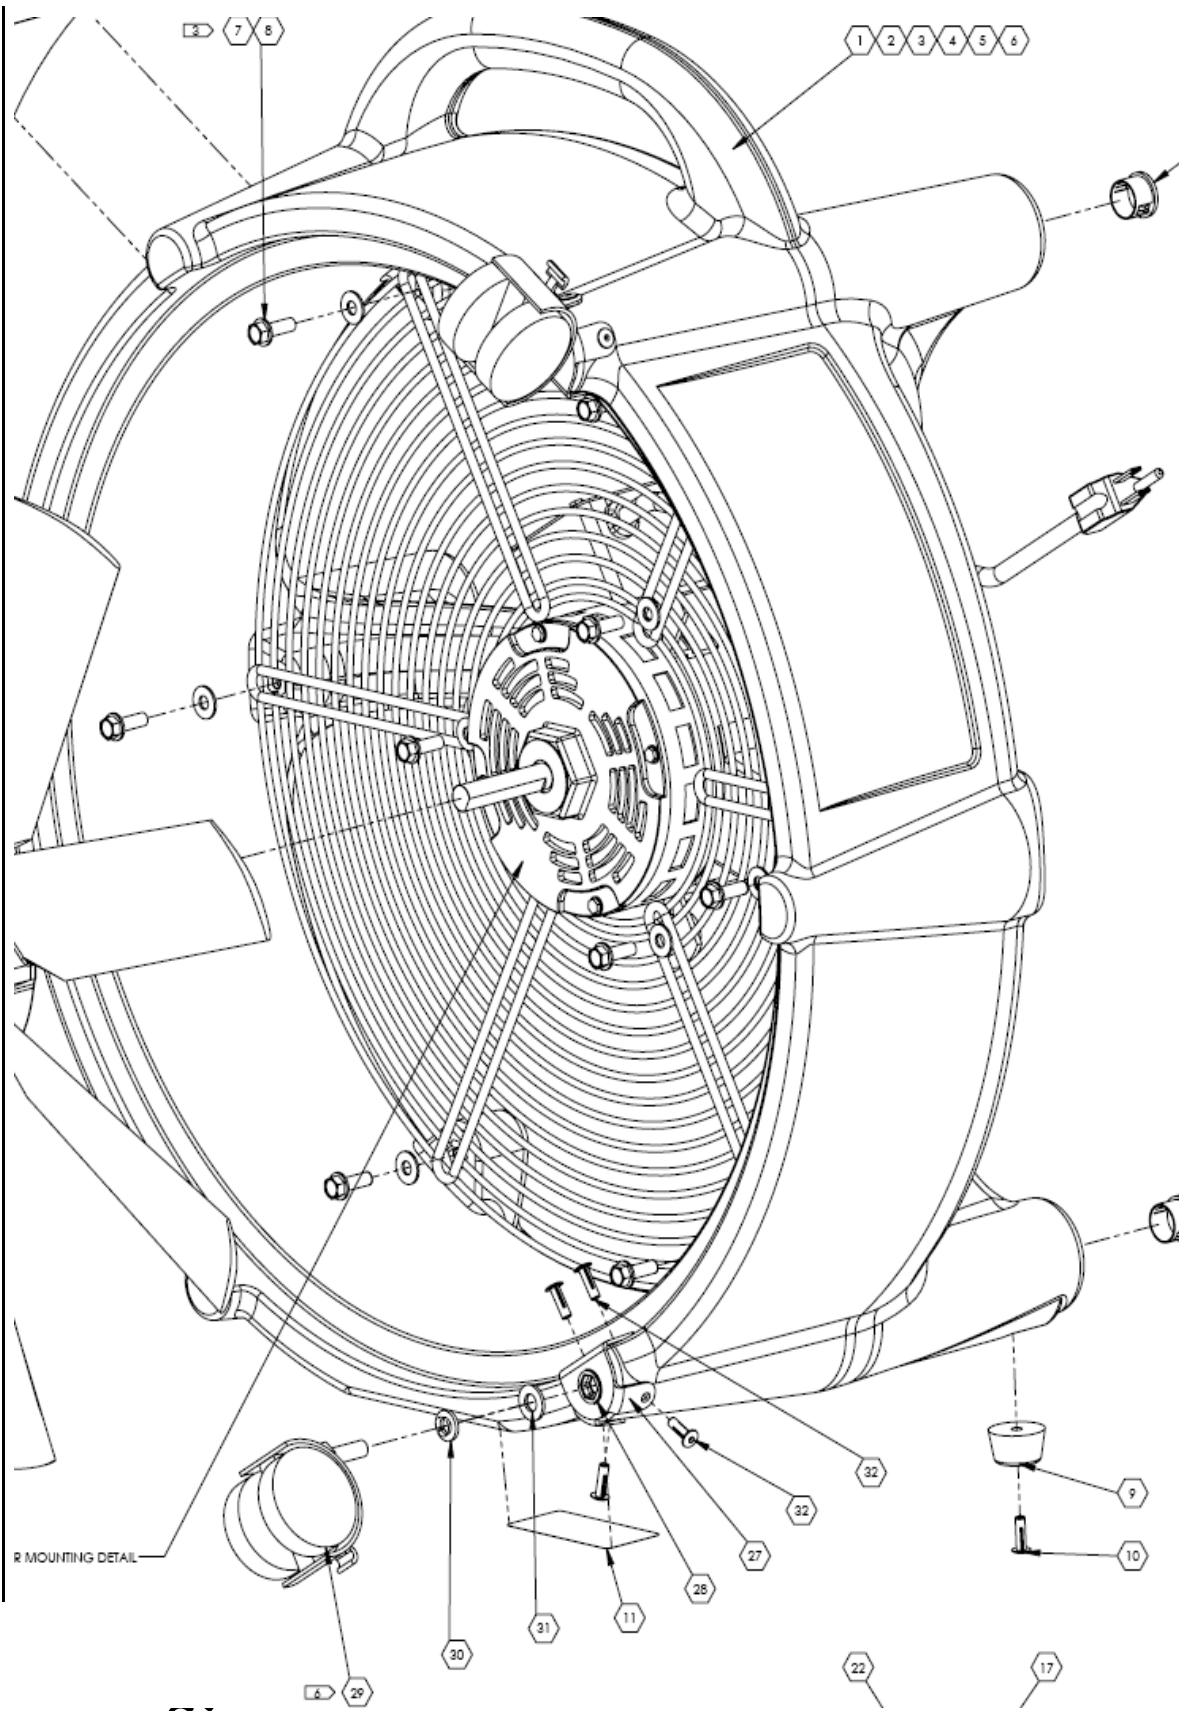

Studebaker - Airpath Carpet Dryer

F377, F377-SM, F377-SP, F377-PR, F377-BUR, F377-YEL

Symbol Definition

- * - multiple components to choose from for different models: voltage, size, color, etc.
- + - if you order this item, you may need to order additional items marked with same number of +'s in order to upgrade or complete repair

Find #	Part Description	Part #	Measure	Qty
17	STRAIN RELIEF - SNAP .360 DIA BLK	02-00218	Ea.	1
19	MOTOR ASSY - 115V 1HP 1625 RPM 2 SPD AIRPATH	02-01546	Ea.	1
16	SWITCH - SWITCH ROCKER DPDT 1.5 HP RED	02-01548	Ea.	1
7	WASHER - 1/4 RIVET .26 ID X .62 OD X .06 ZP	03-00001	Ea.	9
12	WASHER - 3/16 RIVET .19 ID X .47 OD X .05 ZP	03-00013	Ea.	8
13	NUT - 8-32 NYLOC THIN ZP	03-00015	Ea.	
31	WASHER - 5/16 SAE .344 ID X .688 OD X .065 ZP	03-00062	Ea.	
30	WASHER - 5/16 LOCK ZP	03-00063	Ea.	3
9	FOOT - ROUND 3/16 ID X 1.25 OD X 5/8 RUBBER BLK	03-00131	Ea.	2
10	RIVET - 3/16 X 5/8 TRI FOLD AL/AL	03-00204	Ea.	2
8	SCREW - 1/4-20 X 3/4 SER HWH NYLOC ZP	03-00205	Ea.	9
32	RIVET - 3/16 X 3/8 TRI FOLD AL/AL	03-00207	Ea.	12
14	SCREW - #6 x 3/4 PH ZP	03-00215	Ea.	6
15	PLUG - HOLE .75 DIA x .250 NYLON BLACK	03-01573	Ea.	4
	NUT - 5/16-1/ x .150 HEXSERT ZP STL	03-01584	Ea.	3
20	GRILL - INLET PC GL BLK F377	04-01460	Ea.	1
18	POLYPROPYLENE	04-01463	Ea.	1
	HOUSING - POLYETHYLENE FISHER BLUE AIRPATH	04-01464	Ea.	1
29	CASTER - 50MM DIA X 5/16 X 18 STEM DUAL WHEEL WITH LOCK	04-01465	Ea.	3
21	GRILL - OUTLET	04-01466	Ea.	1
23	SHIELD - VENT OPENING PC GL BLK F377	04-01467	Ea.	1
27	BRACKET - CASTER MOUNTING SS STUDEBAKER AIRPATH	04-01468	Ea.	3
24	LABEL - PRODUCT AIRPATH STUDEBAKER (F377)	07-01593	Ea.	1
	PACKAGING ASSY - AIRPATH	07-01603	Ea.	1
22	POWER CORD ASSY - 16/3 SJTW 5-15P 25 FT SAHARA VORTEX	09-00046	Ea.	1

To Order Parts Call 1-888-702-5326 - <https://monsterflooringequipmentparts.com>

Airpath Pictorial Drawing

REAR VIEW

SWITCH ORIENTATION DETAIL

entparts.com

To Order

To Order Parts Call

entparts.com