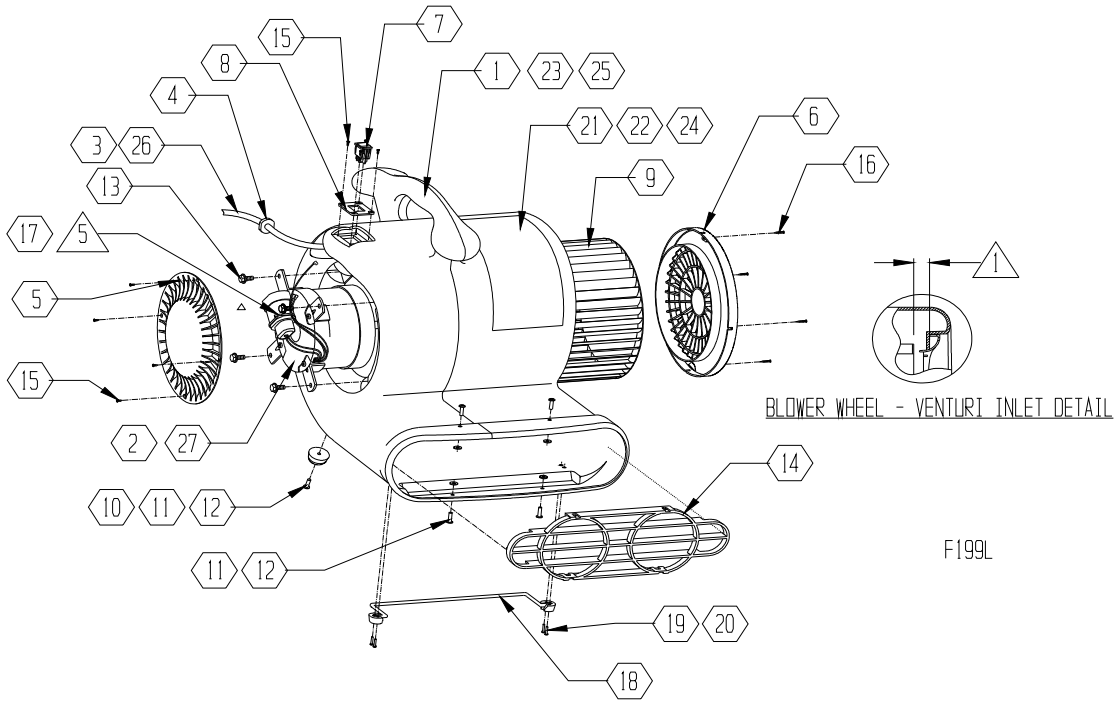

Santana SX TurboDryer

(Models: F199, F199-GRN, F199-230V UK, F199-SM, F199-SP, F199-PR, F199-BUR, F199-US)

Symbol Definition

- - multiple components to choose from for different models: voltage, size, color, etc.
- + - if you order this item, you may need to order additional items marked with same number of +'s in order to upgrade or complete repair

Find#	Part Description	Specifications/Model	Part #	QTY
4	Cord Strain Relief	Black Molded	02-00005	ea. 1
2	Motor *	NO LONGER AVAILABLE	02-00151	ea. 1
27	Motor *	230v 1/5 Hp 900RPM 2spd w/5MFD (230v UK)	02-00230	ea. 1
7	Switch	115/230V Rocker 2 Speed-w/ splashguard	02-00258	ea. 1
20	Washer	Rivet-1/8" (Kickstand)	03-00031	ea. 4
19	Rivet	Rivet-1/8" Alum AAP4-8 (Kickstand)	03-00032	ea. 4
13	Screw	1/4-20 x 3/8" Hwh w/ Nyloc Patch	03-00205	ea. 4
	Insert	1/4-20 x .50 x .50 Hh Al (Housing)	03-00106	ea. 4
10	Rubber Foot	Round, 3/16" x 1.25" x 5/8" Saniprene Blk	03-00131	ea. 2
11	Rivet	3/16 X 5/8 Tri Fold AL/AL	03-00204	6
15	Screw	Pan Hd Phil #6-3/8" Zinc Plated	03-00566	ea. 8
17	Cable Tie	11"	03-00813	ea. 1
16	Screw	#6 x 7/8" Php Zinc Plated	03-01003	ea. 4
	Bag	Shipping	06-00045	ea. 1
	Box	20.75" x 16" x 18.75", Shipping	06-00050	ea. 1
	Manual	Owners, 115V TurboDryer	07-00106	ea. 1
	Label	Model/Serial Number 230v CE Turbos	07-00161	ea. 1
	Declaration	Conformity, 230v products	07-00173	ea. 1
	Manual	Owners, TurboDryer 230v	07-00213	ea. 1
	Label	Model/Serial Number 115v UL/CUL	07-00258	ea. 1
21	Label **	Product Santana SX (F199)	07-00279	ea. 1
22	Label **	Product Santana SX (F199-SP)	07-00306	ea. 1
	Warranty Card		07-00309	ea. 1
24	Label **	Product Santana SX (F199-SM)	07-00314	ea. 1
14	Snout Grill	ABS Blk Sahara/Rebel	09-00033-01	ea. 1
3	Power Cord Assy	16/3 SJTW 5-15P 25 Ft	09-00039	ea. 1
6	Grill, Venturi Side	Wheel Side	09-00042-01	ea. 1
1	Housing ***	Poly Fisher Blue Santana SX (F199)	09-00043S	ea. 1
23	Housing ***	Poly Turf Green Santana SX (F199-SP)	09-00043-01S	ea. 1
25	Housing ***	Poly Teal Green Santana SX (F199-SM)	09-00043-03S	ea. 1
29	Housing ***	Poly Burgundy Red Santana SX (F199-BUR)	09-00043-05S	ea. 1
8	Switch Plate	ABS Blk Rebel SX	09-00044-01	ea. 1
5	Side Screen	Motor Side Sahara/Rebel	09-00045-01	ea. 1
26	Power Cord Assy	230v, 25', 3 x 1.5MM H05VV (F199-230v UK)	09-00054	ea. 1
9	Wheel	Centrifugal 9.62 x 9.53 Polypropylene	S137	1
18	Kickstand	Black 11 1/4" x 3"	09-00160	ea. 1

Santana SX Pictorial Drawing

s.com

To Order Parts Call 1-888-702-5326 - <https://motor.com>