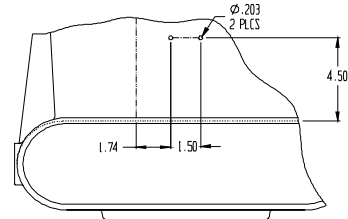

PARTIAL FRONT VIEW

(-PRO, -PRO 230V, -PRO 230V UK, -SM, -SP, -PRO HP, -PRO STOP, -PRO 230V CV & -HP BAL LA ASSEMBLIES ONLY)