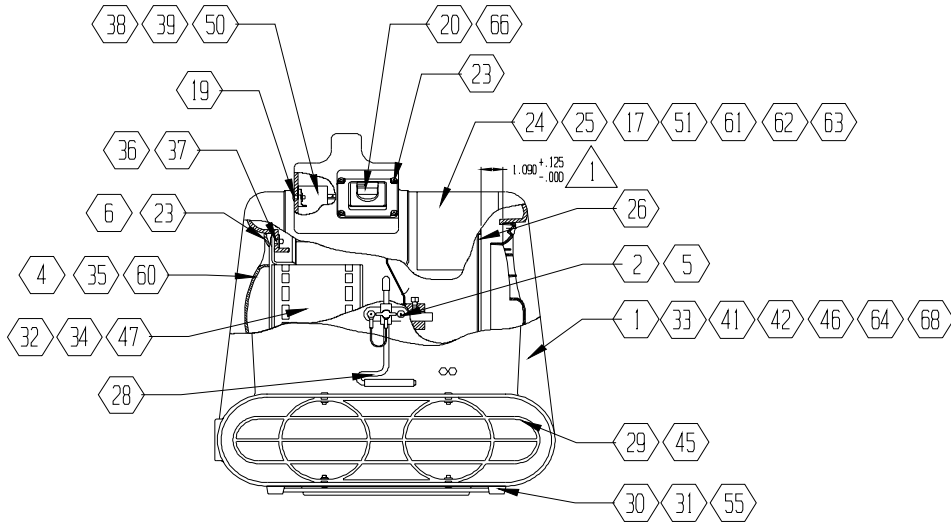

SIDE VIEW

Sahara TurboDryer Pictorial Breakdown

com

FRONT VIEW