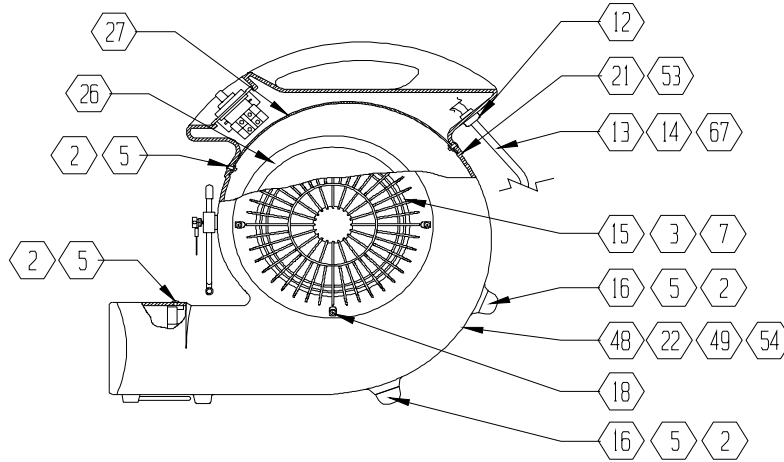

Sahara TurboDryer Pictorial Breakdown

com

PARTIAL LEFT SIDE VIEW

PARTIAL FRONT VIEW

(-PRO, -PRO 230V, -PRO 230V UK, -SM, -SP, -PRO HP, -PRO STOP, -PRO 230V CV & -HP BAL LA ASSEMBLIES ONLY)

(-BAL, -BAL 230V, -HP BAL, -BAL HP SB, -BAL 230V SB, -HP BAL LA & -HP BAL BLK ASSEMBLIES ONLY)

F65KK