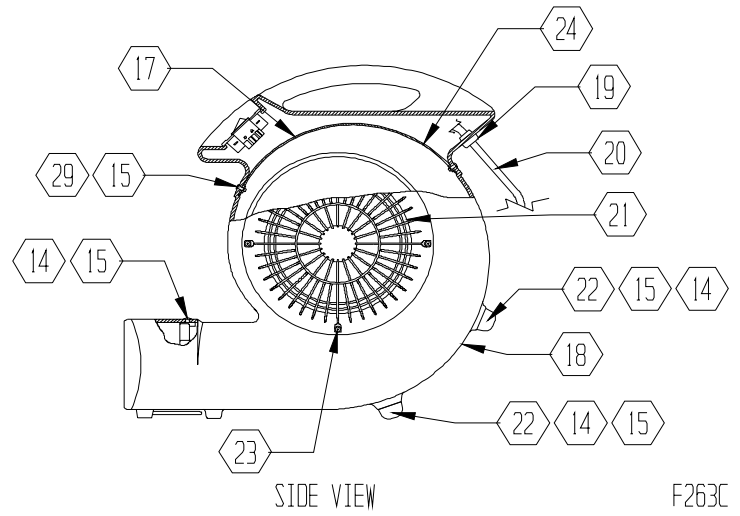

Sahara 230V TurboDryer

(Models: F263-EU, F263-EU BLK, F263-HE, F263-PB)

Symbol Definition

- - multiple components to choose from for different models: voltage, size, color, et
- + - if you order this item, you may need to order additional items marked with same number of +'s in order to upgrade or complete repair

Find#	Part Description	Specifications/Model	Part #	Qty
19	Cord Strain Relief	Snap .400 Dia Blk	02-00005	ea. 1
8	Switch	Rocker Spdt 115/230v w/splashguard	02-00254	ea. 1
5	Washer - Motor Mount	1/4 SAE - 5/8 SS	03-00008	ea. 4
4	Rivet - Motor Mount	1/4 x 1/2" St/Stl Zp	03-00022	ea. 4
28	Screw	#8 x 1/2 Phil Ph Zp	03-00023	ea. 4
26	Washer	1/8" Rivet Washer 1/8 ID x 3/8 OD x .06 Zp	03-00035	ea. 4
27	Rivet	1/8" x 1/2" Al/Al	03-00036	ea. 4
29	Rivet	3/16 x 3/8 Al/Al Blk Anod	03-00037	ea. 4
22	Foot	Round 3/16 ID x 1.25 OD x 5/8 Rubber Blk	03-00131	ea. 4
14	Rivet	3/16 X 5/8 Tri Fold AL/AL	03-00204	ea. 8
3	Screw - (Switch)	#6 x 3/8 Pan HD Phil SS	03-00566	ea. 4
	Cable Tie	11"	03-00813	ea. 1
23	Screw	#6 x 7/8 Phil HD Zp	03-01003	ea. 4
	Rivet	5/32 x 3/8 AL/AL Blk Anodized	03-01482	ea. 1
20	Power Cord Assy	3 x 1.5mm H05VV CEE7/7 25A	04-00057	ea. 1
	Bag, Plastic	Shipping, 23 x 48 x 17 Poly 1.5 Mil	06-00045	ea. 1
24	Label	Warning Turbo Indoor/Outdoor	07-00109	ea. 1
10	Label	Sahara Product	07-00157	ea. 1
18	Label	Model/Serial 230v CE Turbos/DriTec	07-00161	ea. 1
	Insert	Declaration of Conformity Turbos	07-00173	ea. 1
	Owner's Manual	230V, CE Turbos, Vortex	07-00213	ea. 1
13	Grill, Snout	ABS Blk Turbos	09-00033-01	ea. 1
9	Sahara Switch Plate	ABS Blk Sahara	09-00035-01	ea. 1
21	Grill, Venturi Side	Wheel Side, ABS plastic	09-00042-01	ea. 1
2	Grill, Motor Side	ABS plastic	09-00045-01	ea. 1
1	Motor Assy	230V 3/4 Hp 1350 RPM 50Hz, 2 Spd	09-00065S	ea. 1
16	Housing	Polyethylene Black (F263-EU BLK)	10-00903-07S	ea. 1
16	Housing	Polyethylene Rein Orange (F263-HE, PB)	10-00903-09S	ea. 1
17	Baffle Plate	ABS Blk	10-00951	ea. 1
	Housing Kit, Sahara	Poly Blue	S119	ea. 1
	Carpet Clamp Repair Kit		S127	ea. 1
	Quick-Stand w/ Feet		S128	ea. 1
	Wheel Kit	9 1/2" x 9 1/4" Polypropylene	S137	ea. 1

To Order Parts Call 1-888-702-5326 - <https://monsterflooringequipmentparts.com>

Sahara 230v Pictorial Drawing

To Order Parts Call 1-888-702-5326 - <https://monster.com>