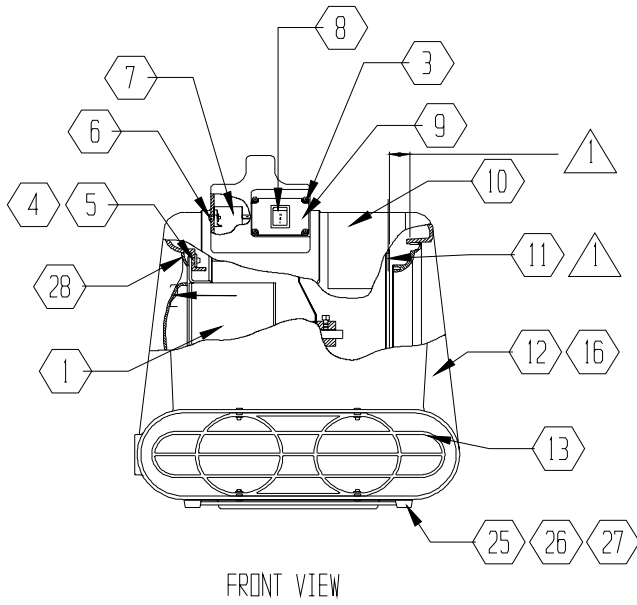

Sahara 230V TurboDryer

(Models: F263-EU, F263-EU BLK, F263-HE, F263-PB)

Symbol Definition

- - multiple components to choose from for different models: voltage, size, color, et
- + - if you order this item, you may need to order additional items marked with same number of +'s in order to upgrade or complete repair

Find#	Part Description	Specifications/Model	Part #	Qty
19	Cord Strain Relief	Snap .400 Dia Blk	02-00005	ea. 1
8	Switch	Rocker Spdt 115/230v w/splashguard	02-00254	ea. 1
5	Washer - Motor Mount	1/4 SAE - 5/8 SS	03-00008	ea. 4
4	Rivet - Motor Mount	1/4 x 1/2" St/Stl Zp	03-00022	ea. 4
28	Screw	#8 x 1/2 Phil Ph Zp	03-00023	ea. 4
26	Washer	1/8" Rivet Washer 1/8 ID x 3/8 OD x .06 Zp	03-00035	ea. 4
27	Rivet	1/8" x 1/2" Al/Al	03-00036	ea. 4
29	Rivet	3/16 x 3/8 Al/Al Blk Anod	03-00037	ea. 4
22	Foot	Round 3/16 ID x 1.25 OD x 5/8 Rubber Blk	03-00131	ea. 4
14	Rivet	3/16 X 5/8 Tri Fold AL/AL	03-00204	ea. 8
3	Screw - (Switch)	#6 x 3/8 Pan HD Phil SS	03-00566	ea. 4
	Cable Tie	11"	03-00813	ea. 1
23	Screw	#6 x 7/8 Phil HD Zp	03-01003	ea. 4
	Rivet	5/32 x 3/8 AL/AL Blk Anodized	03-01482	ea. 1
20	Power Cord Assy	3 x 1.5mm H05VV CEE7/7 25A	04-00057	ea. 1
	Bag, Plastic	Shipping, 23 x 48 x 17 Poly 1.5 Mil	06-00045	ea. 1
24	Label	Warning Turbo Indoor/Outdoor	07-00109	ea. 1
10	Label	Sahara Product	07-00157	ea. 1
18	Label	Model/Serial 230v CE Turbos/DriTec	07-00161	ea. 1
	Insert	Declaration of Conformity Turbos	07-00173	ea. 1
	Owner's Manual	230V, CE Turbos, Vortex	07-00213	ea. 1
13	Grill, Snout	ABS Blk Turbos	09-00033-01	ea. 1
9	Sahara Switch Plate	ABS Blk Sahara	09-00035-01	ea. 1
21	Grill, Venturi Side	Wheel Side, ABS plastic	09-00042-01	ea. 1
2	Grill, Motor Side	ABS plastic	09-00045-01	ea. 1
1	Motor Assy	230V 3/4 Hp 1350 RPM 50Hz, 2 Spd	09-00065S	ea. 1
16	Housing	Polyethylene Black (F263-EU BLK)	10-00903-07S	ea. 1
16	Housing	Polyethylene Rein Orange (F263-HE, PB)	10-00903-09S	ea. 1
17	Baffle Plate	ABS Blk	10-00951	ea. 1
	Housing Kit, Sahara	Poly Blue	S119	ea. 1
	Carpet Clamp Repair Kit		S127	ea. 1
	Quick-Stand w/ Feet		S128	ea. 1
	Wheel Kit	9 1/2" x 9 1/4" Polypropylene	S137	ea. 1

To Order Parts Call 1-888-702-5326 - <https://monsterflooringequipmentparts.com>

Sahara 230v Pictorial Drawing

To Order Parts Call 1-888-702-5326 - <https://monster.com>