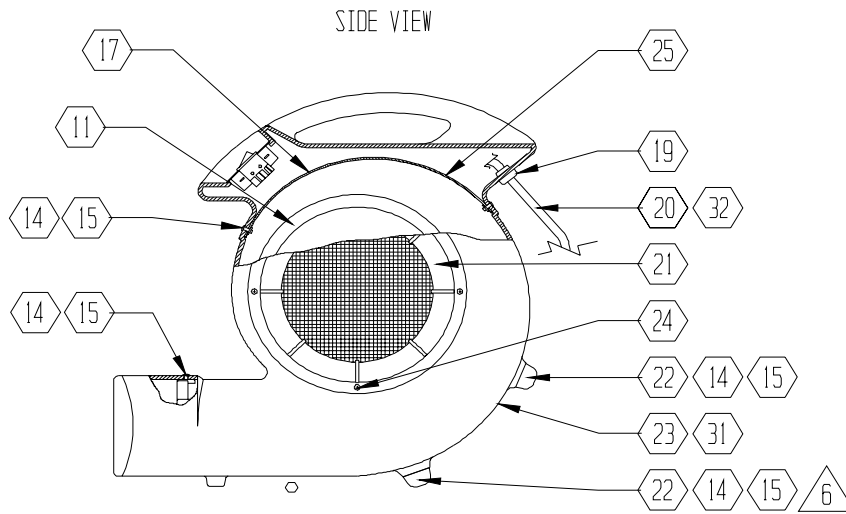

Find#	Part Description	Specifications/Model	Part #	Qty
28	Housing	Turf Green, shell (F188-SP, F188-YC)	10-00903-02S	ea. 1
17	Baffle Plate	ABS Blk	10-00951	ea. 1
27	Velcro	2" Blk Loop 3400 Psa (40") (BALLOON)	13-00141	ft. 3.34'
12	Housing Kit	Sahara, Polyethylene Fisher Blue	S119	ea. 1
-	Carpet Clamp Retrofit Kit	Upgrade	S127	ea. 1
-	Quick-Stand w/ Feet	Upgrade	S128	ea. 1
11	Wheel Kit	9 1/2" x 9 1/4" Polypropylene	S137	1

Sahara 1 TurboDryer Pictorial Breakdown

PARTIAL LEFT SIDE VIEW
(-BAL & -BAL SB ASSEMBLIES ONLY)

PARTIAL FRONT VIEW
(-BAL & -BAL SB ASSEMBLIES ONLY)

PARTIAL TOP VIEW
(-RAI & -RAI SB ASSEMBLIES ONLY)

To Order Parts Call 1-888-702-5326 -ht

PARTIAL LEFT SIDE VIEW
(-BAL & -BAL SB ASSEMBLIES ONLY)

PARTIAL FRONT VIEW
(-BAL & -BAL SB ASSEMBLIES ONLY)

PARTIAL TOP VIEW
(-BAL & -BAL SB ASSEMBLIES ONLY)

F153K

To Order Parts Call 1-888-1