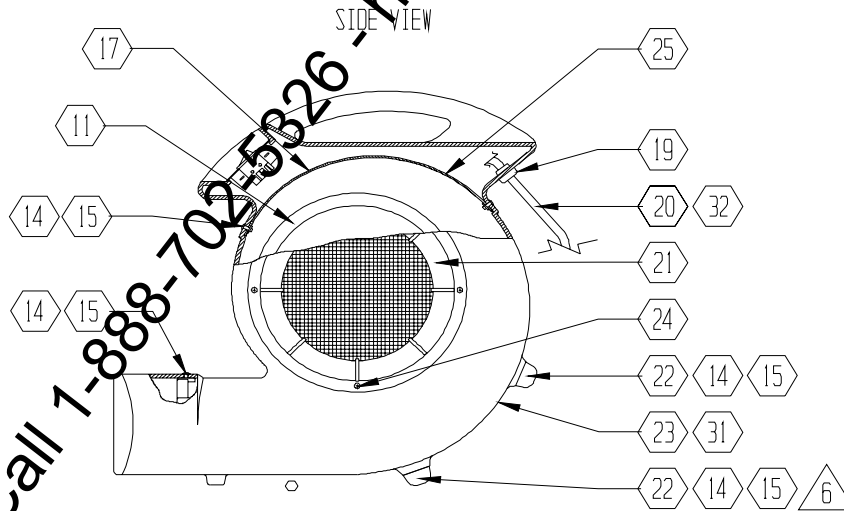

Find#	Part Description	Specifications/Model	Part #	Qty
28	Housing	Turf Green, shell (F188-SP, F188-YC)	10-00903-02S	ea. 1
17	Baffle Plate	ABS Blk	10-00951	ea. 1
27	Velcro	2" Blk Loop 3400 Psa (40") (BALLOON)	13-00141	ft. 3.34'
12	Housing Kit	Sahara, Polyethylene Fisher Blue	S119	ea. 1
-	Carpet Clamp Retrofit Kit	Upgrade	S127	ea. 1
-	Quick-Stand w/ Feet	Upgrade	S128	ea. 1
11	Wheel Kit	9 1/2" x 9 1/4" Polypropylene	S137	1

Sahara 1 TurboDryer Pictorial Breakdown