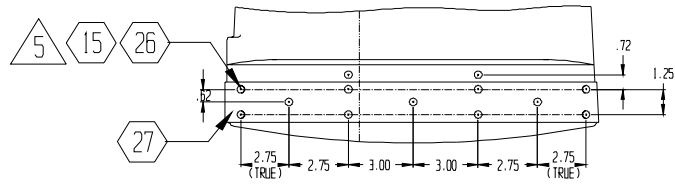

Find#	Part Description	Specifications/Model	Part #	Qty
28	Housing	Turf Green, shell (F188-SP, F188-YC)	10-00903-02S	ea. 1
17	Baffle Plate	ABS Blk	10-00951	ea. 1
27	Velcro	2" Blk Loop 3400 Psa (40") (BALLOON)	13-00141	ft. 3.34'
12	Housing Kit	Sahara, Polyethylene Fisher Blue	S119	ea. 1
-	Carpet Clamp Retrofit Kit	Upgrade	S127	ea. 1
-	Quick-Stand w/ Feet	Upgrade	S128	ea. 1
11	Wheel Kit	9 1/2" x 9 1/4" Polypropylene	S137	1

Sahara 1 TurboDryer Pictorial Breakdown

PARTIAL LEFT SIDE VIEW
(-BAL & -BAL SB ASSEMBLIES ONLY)

PARTIAL FRONT VIEW
(-BAL & -BAL SB ASSEMBLIES ONLY)

PARTIAL TOP VIEW
(-RAI & -RAI SB ASSEMBLIES ONLY)

To Order Parts Call 1-888-702-5326 -ht

PARTIAL LEFT SIDE VIEW
(-BAL & -BAL SB ASSEMBLIES ONLY)

PARTIAL FRONT VIEW
(-BAL & -BAL SB ASSEMBLIES ONLY)

PARTIAL TOP VIEW
(-BAL & -BAL SB ASSEMBLIES ONLY)

F153K

To Order Parts Call 1-888-1