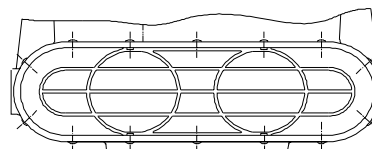

Find#	Part Description	Specifications/Model	Part #	Qty
28	Housing	Turf Green, shell (F188-SP, F188-YC)	10-00903-02S	ea. 1
17	Baffle Plate	ABS Blk	10-00951	ea. 1
27	Velcro	2" Blk Loop 3400 Psa (40") (BALLOON)	13-00141	ft. 3.34'
12	Housing Kit	Sahara, Polyethylene Fisher Blue	S119	ea. 1
-	Carpet Clamp Retrofit Kit	Upgrade	S127	ea. 1
-	Quick-Stand w/ Feet	Upgrade	S128	ea. 1
11	Wheel Kit	9 1/2" x 9 1/4" Polypropylene	S137	1

Sahara 1 TurboDryer Pictorial Breakdown

PARTIAL LEFT SIDE VIEW
(-BAL & -BAL SB ASSEMBLIES ONLY)

PARTIAL FRONT VIEW
(-BAL & -BAL SB ASSEMBLIES ONLY)

PARTIAL TOP VIEW
(-RAI & -RAI SB ASSEMBLIES ONLY)

To Order Parts Call 1-888-702-5326 -ht