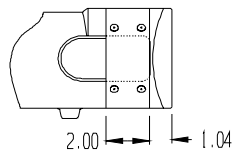

PARTIAL LEFT SIDE VIEW
(-BAL & -BAL SB ASSEMBLIES ONLY)

PARTIAL TOP VIEW
(-RAI & -RAI SB ASSEMBLIES ONLY)