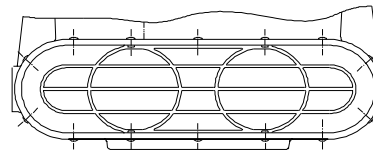

Find#	Part Description	Specifications/Model	Part #	Qty
28	Housing	Turf Green, shell (F188-SP, F188-YC)	10-00903-02S	ea. 1
17	Baffle Plate	ABS Blk	10-00951	ea. 1
27	Velcro	2" Blk Loop 3400 Psa (40") (BALLOON)	13-00141	ft. 3.34'
12	Housing Kit	Sahara, Polyethylene Fisher Blue	S119	ea. 1
-	Carpet Clamp Retrofit Kit	Upgrade	S127	ea. 1
-	Quick-Stand w/ Feet	Upgrade	S128	ea. 1
11	Wheel Kit	9 1/2" x 9 1/4" Polypropylene	S137	1

Sahara 1 TurboDryer Pictorial Breakdown

PARTIAL LEFT SIDE VIEW
(-BAL & -BAL SB ASSEMBLIES ONLY)

PARTIAL FRONT VIEW
(-BAL & -BAL SB ASSEMBLIES ONLY)

PARTIAL TOP VIEW
(-RAI & -RAI SB ASSEMBLIES ONLY)

To Order Parts Call 1-888-702-5326 -ht

PARTIAL LEFT SIDE VIEW
(-BAL & -BAL SB ASSEMBLIES ONLY)

PARTIAL FRONT VIEW
(-BAL & -BAL SB ASSEMBLIES ONLY)

PARTIAL TOP VIEW
(-BAL & -BAL SB ASSEMBLIES ONLY)

F153K

To Order Parts Call 1-888-1