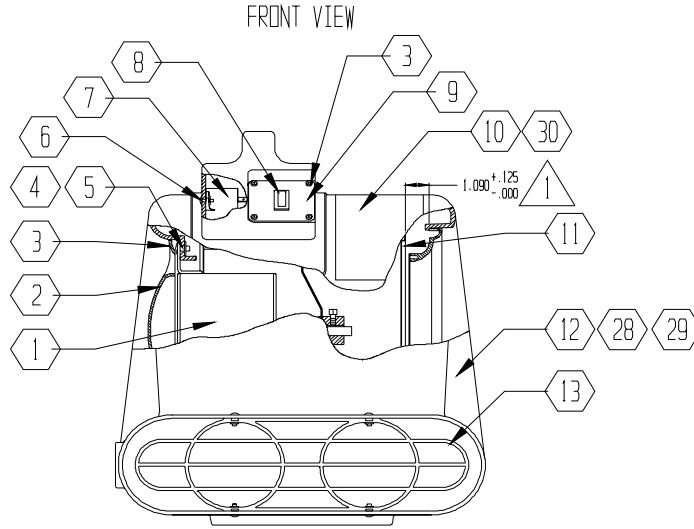

Find#	Part Description	Specifications/Model	Part #	Qty
28	Housing	Turf Green, shell (F188-SP, F188-YC)	10-00903-02S	ea. 1
17	Baffle Plate	ABS Blk	10-00951	ea. 1
27	Velcro	2" Blk Loop 3400 Psa (40") (BALLOON)	13-00141	ft. 3.34'
12	Housing Kit	Sahara, Polyethylene Fisher Blue	S119	ea. 1
-	Carpet Clamp Retrofit Kit	Upgrade	S127	ea. 1
-	Quick-Stand w/ Feet	Upgrade	S128	ea. 1
11	Wheel Kit	9 1/2" x 9 1/4" Polypropylene	S137	1

Sahara 1 TurboDryer Pictorial Breakdown