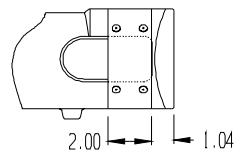

Sahara 1 TurboDryer Pictorial Breakdown

PARTIAL LEFT SIDE VIEW
(-BAL & -BAL SB ASSEMBLIES ONLY)

PARTIAL FRONT VIEW
(-BAL & -BAL SB ASSEMBLIES ONLY)

PARTIAL TOP VIEW
(-RAI & -RAI SB ASSEMBLIES ONLY)

To Order Parts Call 1-888-702-5326 -ht

PARTIAL LEFT SIDE VIEW
(-BAL & -BAL SB ASSEMBLIES ONLY)

PARTIAL FRONT VIEW
(-BAL & -BAL SB ASSEMBLIES ONLY)

PARTIAL TOP VIEW
(-BAL & -BAL SB ASSEMBLIES ONLY)

F153K

To Order Parts Call 1-888-1