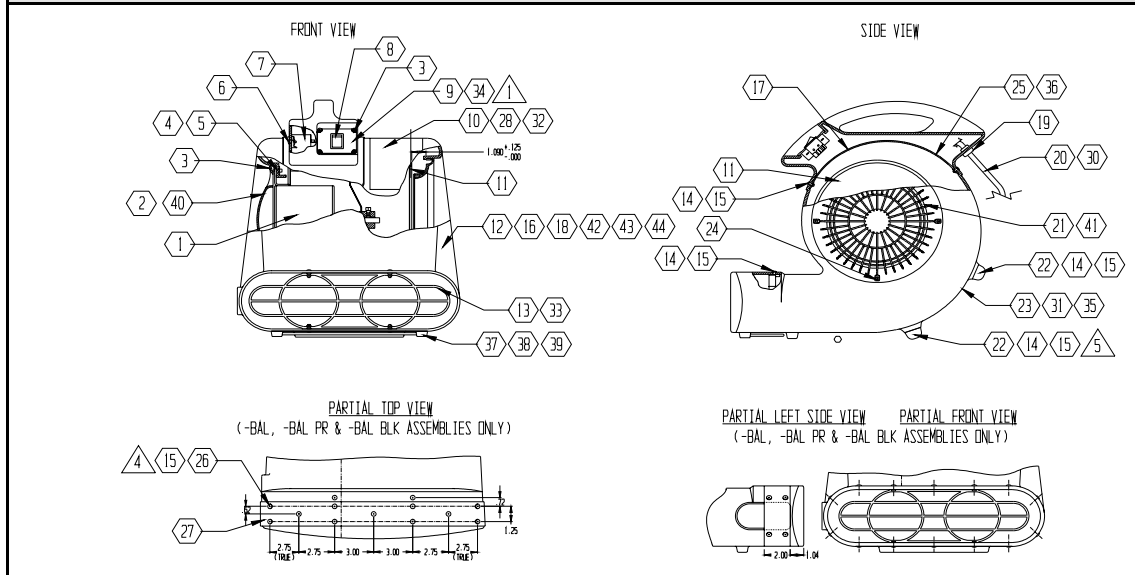

Part Description	Specifications/Model	Part #	Qty
12 Housing Kit **	Poly Fisher Blue Sahara 1 (-0, -BAL's)	S119	ea. 1
16 Housing Kit **	Poly Teal Green (F188-SM)	S119-SM	ea. 1
Kickstand Kit	w/ feet	S128	ea. 1
11 Wheel Kit	9 1/2" x 9 1/4" Polypropylene	S137	ea. 1
1 Motor Kit	115v, 2 spd	S206	ea. 1

SAHARA 1 PICTORIAL DRAWING

mentparts.com

To Order Parts Call 1-888-702-5326 - <https://mo>