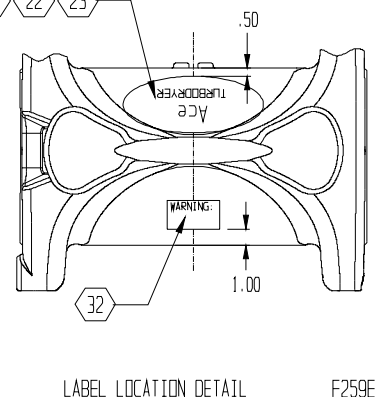

Ace TurboDryer

(Models: F259, F259-SM, F259-SP, F259- US, F259-230V UK, F259-230V, F259-230V HE)

Symbol Definition

- - multiple components to choose from for different models: voltage, size, color, e
- + - if you order this item, you may need to order additional items marked with same number of +'s in order to upgrade or complete repair

Find#	Part Description	Specifications/Model	Part #	Qty
25	Strain Relief ****	Snap .400 Dia Blk	02-00005	ea. 1
24	Strain Relief ****	Snap .360 Dia Blk	02-00218	ea. 1
20	Switch	Rocker SPDT 115v/230v Red w/Splashguard	02-00258	ea. 1
30	Motor Assy *****	115v, 1/4Hp 1650 RPM, 2 Spd	02-00284	ea. 1
31	Motor Assy *****	230v, 1/4Hp 1350 RPM, 2 Spd	02-00288	ea. 1
28	Washer	1/4" Rivet .26 ID x .50 OD x .06 Zp	03-00001	ea. 2
33	Foot	Round 3/16 ID x 1.125 OD x .875 Rubber Blk	03-00003	ea. 4
15	Nut	#8-32 Nyloc Thin Zp	03-00015	ea. 4
27	Nut	1/4-20 Nyloc Thin Zp	03-00029	ea. 2
17	Screw	#8 x 3/4 AB Php Zp	03-00095	ea. 1
	Insert	1/4-20 x .50 x .50 HH Al	03-00106	ea. 10
12	Foot	Round 3/16 ID x 1.25 OD x 5/8 Rubber Blk	03-00131	ea. 4
6	Foot	Round Push Mount .83 OD x .24 Rubber Blk	03-00202	ea. 8
13	Rivet	3/16 x 5/8 Tri Fold Al/Al	03-00204	ea. 8
4	Screw	1/4 x 20 x 1/2 Ser Hwh Nyloc Zp	03-00209	ea. 12
11	Power Cord Assy **	3 x 1.50MM H05VV CEE 7/7 25' (F259-230V)	04-00057	ea. 1
1	Housing *	Polyethylene Fisher Blue	04-00063	ea. 1
2	Housing *	Polyethylene Teal Green (F259-SM)	04-00063-01	ea. 1
3	Housing *	Polyethylene Turf Green (F259-SP, -GRN)	04-00063-02	ea. 1
	Housing *	Polyethylene Bright Yellow	04-00063-03	ea. 1
34	Housing *	Polyethylene Pearl Red (F259-PR)	04-00063-04	ea. 1
	Housing *	Polyethylene Rein Orange (F259-230v HE)	04-00063-06	ea. 1
	Housing *	Polyethylene Econo Black (F259-US)	04-00063-07	ea. 1
5	Grill	Inlet Pc Gl Blk	04-00064-01	ea. 1
19	Grill	Outlet Pc Gl Blk	04-00065-01	ea. 1
29	Support	Motor Pc Gl Blk	04-00066-01	ea. 2
18	Motor Cover	Polypropylene Blk	04-00067	ea. 1
16	Retaining Clip	Motor Cover Polypropylene Blk	04-00068	ea. 1
26	Fan Blade	10.5 Dia 3 Blade 25 Degree PPG Ace	04-00070	ea. 1
	Bag	28 x 17 x 48 Poly 1.5 Mil	06-00045	ea. 1
	Box	20.4 x 19.1 x 24.2 350Dwk Rsc	06-00108	ea. 1
32	Label	Warning Turbo Indoor/Outdoor	07-00109	ea. 1
8	Label	230v, Model/Serial CE Turbos	07-00161	ea. 1
	Manual	230v, Owners CE Ace (F259-230V, -230V UK)	07-00213	ea. 1
7	Label	115v, Model/SN UL/CUL Turbos Indr/Outdoor	07-00228	ea. 1
	Insert	Declaration of Conformity (F259-230V, -UK)	07-00242	ea. 1
21	Label ***	Product, Ace (F259, -230V, -230V UK)	07-00410	ea. 1
22	Label ***	Product, Ace SM (F259-SM)	07-00411	ea. 1
23	Label ***	Product, Ace SP (F259-SP)	07-00412	ea. 1
	Manual	115v, Owners Ace	07-01475	ea. 1
9	Power Cord Assy **	115v, 16/3 SJTW 5-15P 25'	09-00046	ea. 1

Ace TurboDryer Pictorial Drawing

F259E

To Order Parts Call 1-888-702-5326 - <https://monsterfloorequipmentparts.com>