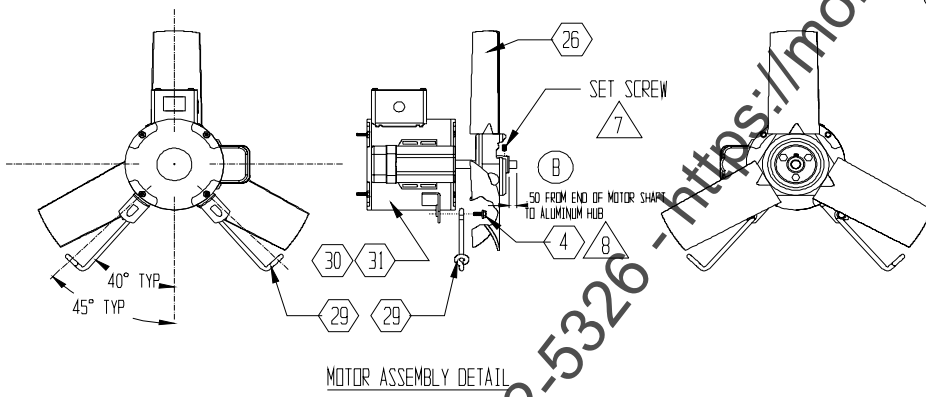

Ace TurboDryer

(Models: F259, F259-SM, F259-SP, F259- US, F259-230V UK, F259-230V, F259-230V HE)

Symbol Definition

- - multiple components to choose from for different models: voltage, size, color, e
- + - if you order this item, you may need to order additional items marked with same number of +'s in order to upgrade or complete repair

Find#	Part Description	Specifications/Model	Part #	Qty
25	Strain Relief ****	Snap .400 Dia Blk	02-00005	ea. 1
24	Strain Relief ****	Snap .360 Dia Blk	02-00218	ea. 1
20	Switch	Rocker SPDT 115v/230v Red w/Splashguard	02-00258	ea. 1
30	Motor Assy *****	115v, 1/4Hp 1650 RPM, 2 Spd	02-00284	ea. 1
31	Motor Assy *****	230v, 1/4Hp 1350 RPM, 2 Spd	02-00288	ea. 1
28	Washer	1/4" Rivet .26 ID x .50 OD x .06 Zp	03-00001	ea. 2
33	Foot	Round 3/16 ID x 1.125 OD x .875 Rubber Blk	03-00003	ea. 4
15	Nut	#8-32 Nyloc Thin Zp	03-00015	ea. 4
27	Nut	1/4-20 Nyloc Thin Zp	03-00029	ea. 2
17	Screw	#8 x 3/4 AB Php Zp	03-00095	ea. 1
	Insert	1/4-20 x .50 x .50 HH Al	03-00106	ea. 10
12	Foot	Round 3/16 ID x 1.25 OD x 5/8 Rubber Blk	03-00131	ea. 4
6	Foot	Round Push Mount .83 OD x .24 Rubber Blk	03-00202	ea. 8
13	Rivet	3/16 x 5/8 Tri Fold Al/Al	03-00204	ea. 8
4	Screw	1/4 x 20 x 1/2 Ser Hwh Nyloc Zp	03-00209	ea. 12
11	Power Cord Assy **	3 x 1.50MM H05VV CEE 7/7 25' (F259-230V)	04-00057	ea. 1
1	Housing *	Polyethylene Fisher Blue	04-00063	ea. 1
2	Housing *	Polyethylene Teal Green (F259-SM)	04-00063-01	ea. 1
3	Housing *	Polyethylene Turf Green (F259-SP, -GRN)	04-00063-02	ea. 1
	Housing *	Polyethylene Bright Yellow	04-00063-03	ea. 1
34	Housing *	Polyethylene Pearl Red (F259-PR)	04-00063-04	ea. 1
	Housing *	Polyethylene Rein Orange (F259-230v HE)	04-00063-06	ea. 1
	Housing *	Polyethylene Econo Black (F259-US)	04-00063-07	ea. 1
5	Grill	Inlet Pc Gl Blk	04-00064-01	ea. 1
19	Grill	Outlet Pc Gl Blk	04-00065-01	ea. 1
29	Support	Motor Pc Gl Blk	04-00066-01	ea. 2
18	Motor Cover	Polypropylene Blk	04-00067	ea. 1
16	Retaining Clip	Motor Cover Polypropylene Blk	04-00068	ea. 1
26	Fan Blade	10.5 Dia 3 Blade 25 Degree PPG Ace	04-00070	ea. 1
	Bag	28 x 17 x 48 Poly 1.5 Mil	06-00045	ea. 1
	Box	20.4 x 19.1 x 24.2 350Dwk Rsc	06-00108	ea. 1
32	Label	Warning Turbo Indoor/Outdoor	07-00109	ea. 1
8	Label	230v, Model/Serial CE Turbos	07-00161	ea. 1
	Manual	230v, Owners CE Ace (F259-230V, -230V UK)	07-00213	ea. 1
7	Label	115v, Model/SN UL/CUL Turbos Indr/Outdoor	07-00228	ea. 1
	Insert	Declaration of Conformity (F259-230V, -UK)	07-00242	ea. 1
21	Label ***	Product, Ace (F259, -230V, -230V UK)	07-00410	ea. 1
22	Label ***	Product, Ace SM (F259-SM)	07-00411	ea. 1
23	Label ***	Product, Ace SP (F259-SP)	07-00412	ea. 1
	Manual	115v, Owners Ace	07-01475	ea. 1
9	Power Cord Assy **	115v, 16/3 SJTW 5-15P 25'	09-00046	ea. 1

Ace TurboDryer Pictorial Drawing

F259E

To Order Parts Call 1-888-702-5326 - <https://monsterfloorequipmentparts.com>