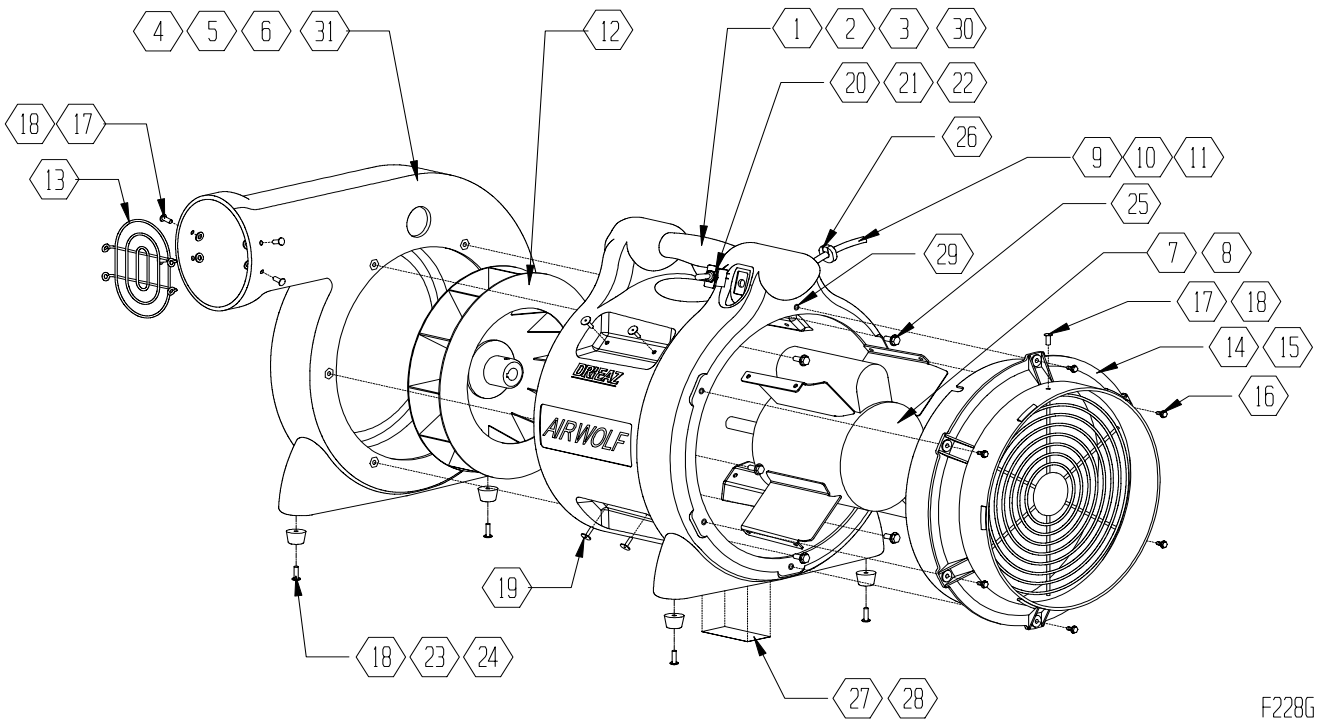

AirWolf Fan

(Models: F228, F228-230V, F228-230V UK, F228-GRN)

Symbol Definition

- - multiple components to choose from for different models: voltage, size, color, etc.
- + - if you order this item, you may need to order additional items marked with same number of '+'s in order to upgrade or complete repair

Find#	Part Description	Specifications/Model	Part #	Qty
26	Strain Relief	Snap .360 Dia Blk (For power cord)	02-00091	ea. 1
20	Switch	Toggle 1-1/2 HP - 125/250V	02-00092	ea. 1
21	Switch Plate	On/Off	02-00094	ea. 1
22	Boot	Rubber Black	03-00095	ea. 1
7	Motor Assy	115/230v 1 HP 3450 RPM 1 Spd (2 capacitor)	02-00244	ea. 1
	Washer	1/4 ID X 5/8 OD FLAT ZP	03-00018	ea. 1
17	Rivet	3/16 Blk Anodize AAP 6-8	03-00030	ea. 7
25	Screw	1/4-20 X 1/2" Hwh Ser Zp	03-00092	ea. 6
24	Rivet	3/16 X 5/8 Al/Al Blk (6-10)	03-00102	ea. 4
16	Screw	#6-32 X 1/2 Slr Hwh Zp Blk	03-00103	ea. 6
29	Insert	#6-32 Knurled Brass	03-00104	ea. 6
	Insert	1/4-20 X .50 X .50 HH Al	03-00106	ea. 6
19	Rivet	3/16 X 1/2 STL/STL ZP BLK	03-00130	ea. 8
23	Foot	Round 3/16 IDx1.25 ODx5/8 Saniprene S/B	03-00131	ea. 4
	Rivet	3/16 X 5/8 Tri Fold	03-00204	ea. 12
14	Duct Ring	12" ABS Black	04-00042	ea. 1
15	Grill	w/finish gloss black	04-00046	ea. 1
10	Power Cord Assy	230v, 3 x 1.5 mm H05VV CB 7' 25Ft	04-00057	ea. 1
11	Power Cord Assy	230v 3 x 1.5mm H05vv BS (UK)	04-00058	ea. 1
	Bag	23 x 17 x 48 Poly 1.5 Mil	06-00045	ea. 1
	Box	20.5 x 17.5 x 18.25 350D WK Rsc	06-00096	ea. 1
	Label	Warning (TurboDrier Indoor/Outdoor)	07-00109	ea. 1
28	Label	230v, Model/Serial CE (230v)	07-00161	ea. 1
27	Label	115v, Model/Serial UL/CUL Turbos Indoor/Out	07-00228	ea. 1
	Card	Warranty Registration	07-00309	ea. 1
	Manual	Owners 115v	07-00323	ea. 1
	Insert	Declaration of Conformity, Airwolf 230v	07-00370	ea. 1
1	Housing, Body	Polyethylene-Fisher Blue (F228)	09-00055S	ea. 1
30	Housing, Body	Polyethylene Turf Green (F228-GRN)	09-00055-03S	ea. 1
4	Housing, Scroll	Polyethylene-Fisher Blue (F228)	09-00056S	ea. 1
31	Housing, Scroll	Polyethylene Turf Green (F228-GRN)	09-00056-03S	ea. 1
13	Grill	Outlet PC GL Blk	09-00059-01	ea. 1
9	Power Cord Assy	115v, 14/3 SJTW 5-15P 25Ft	09-00060	ea. 1
12	Wheel	2.0 x 10.625 Aluminum Radial	09-00061	ea. 1

To Order Parts Call 1-800-702-5320 - <https://monsterfloorequipment.com>

AirWolf Fan Pictorial Drawing

F228G

To Order Parts Call 1-888-702-5326 - <https://www.airwolf.com>