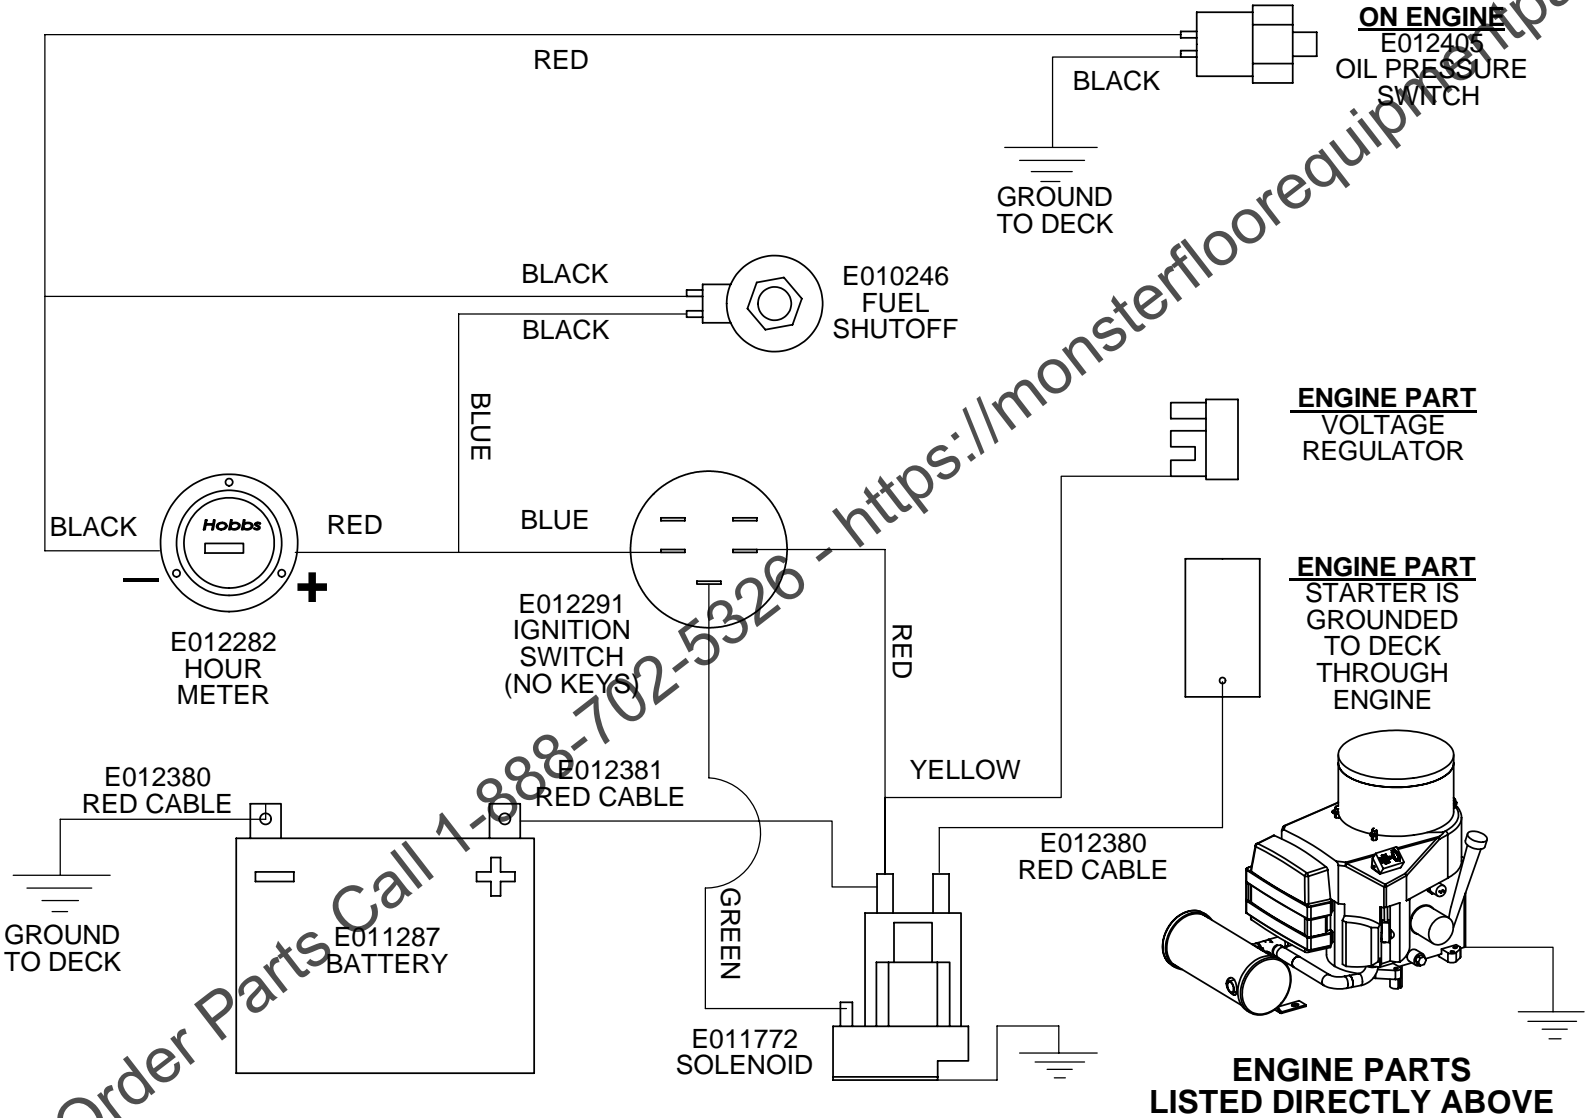

To Order Parts Call 1-888-702-5326 - <https://monsterfloorequipmentparts.com>

**ELECTRICAL AND FUEL SYSTEM SCHEMATIC  
KAWASAKI STANDARD MODEL**