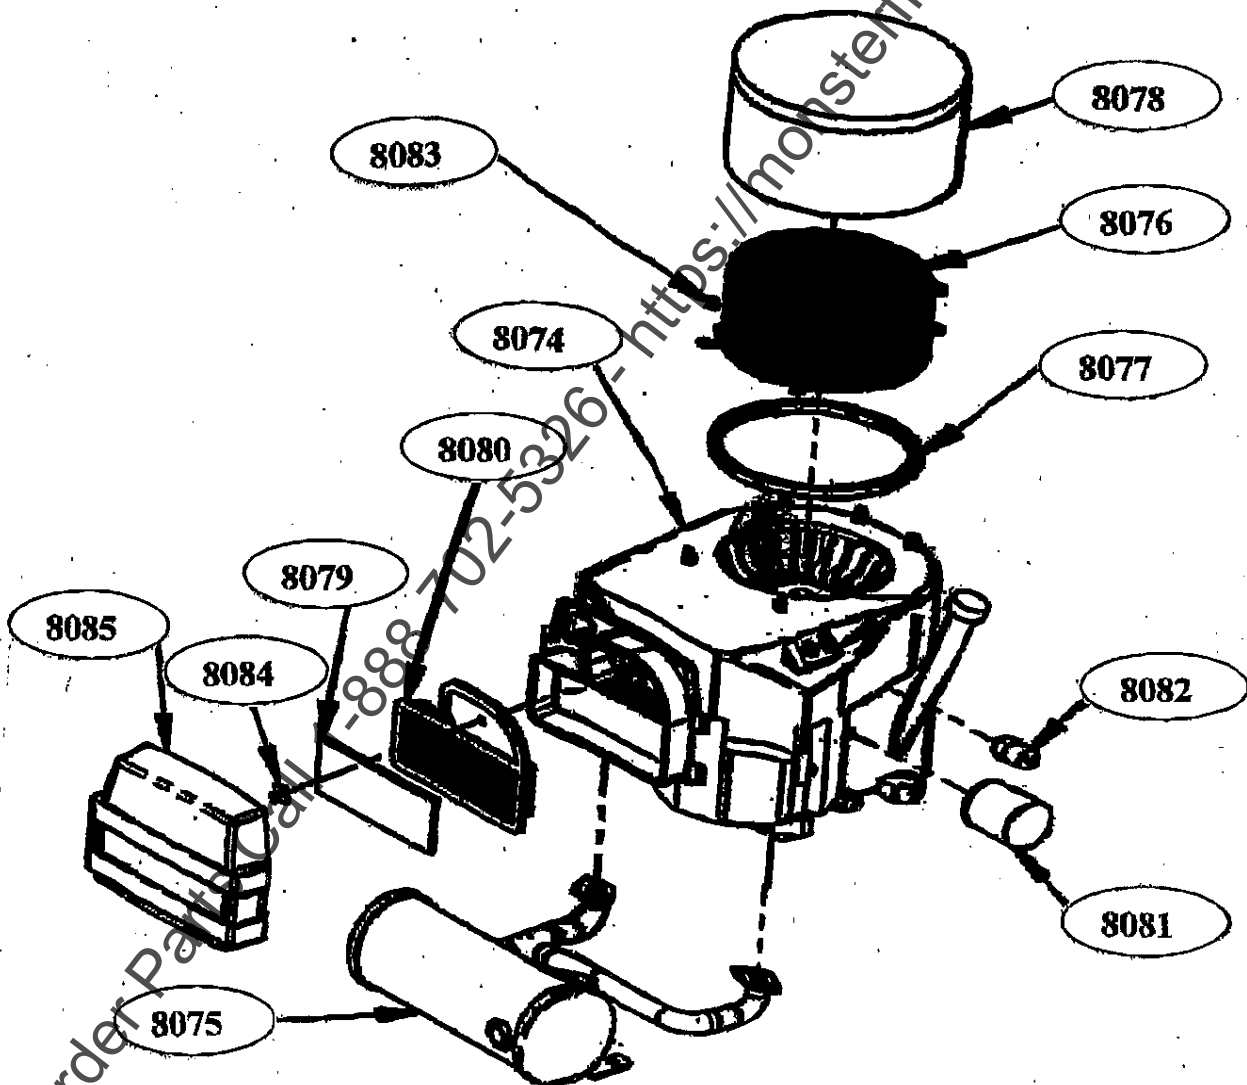

Engine & Related Parts

To Order Part Call 888-702-5326 - <https://monsterfloorequipmentparts.com>