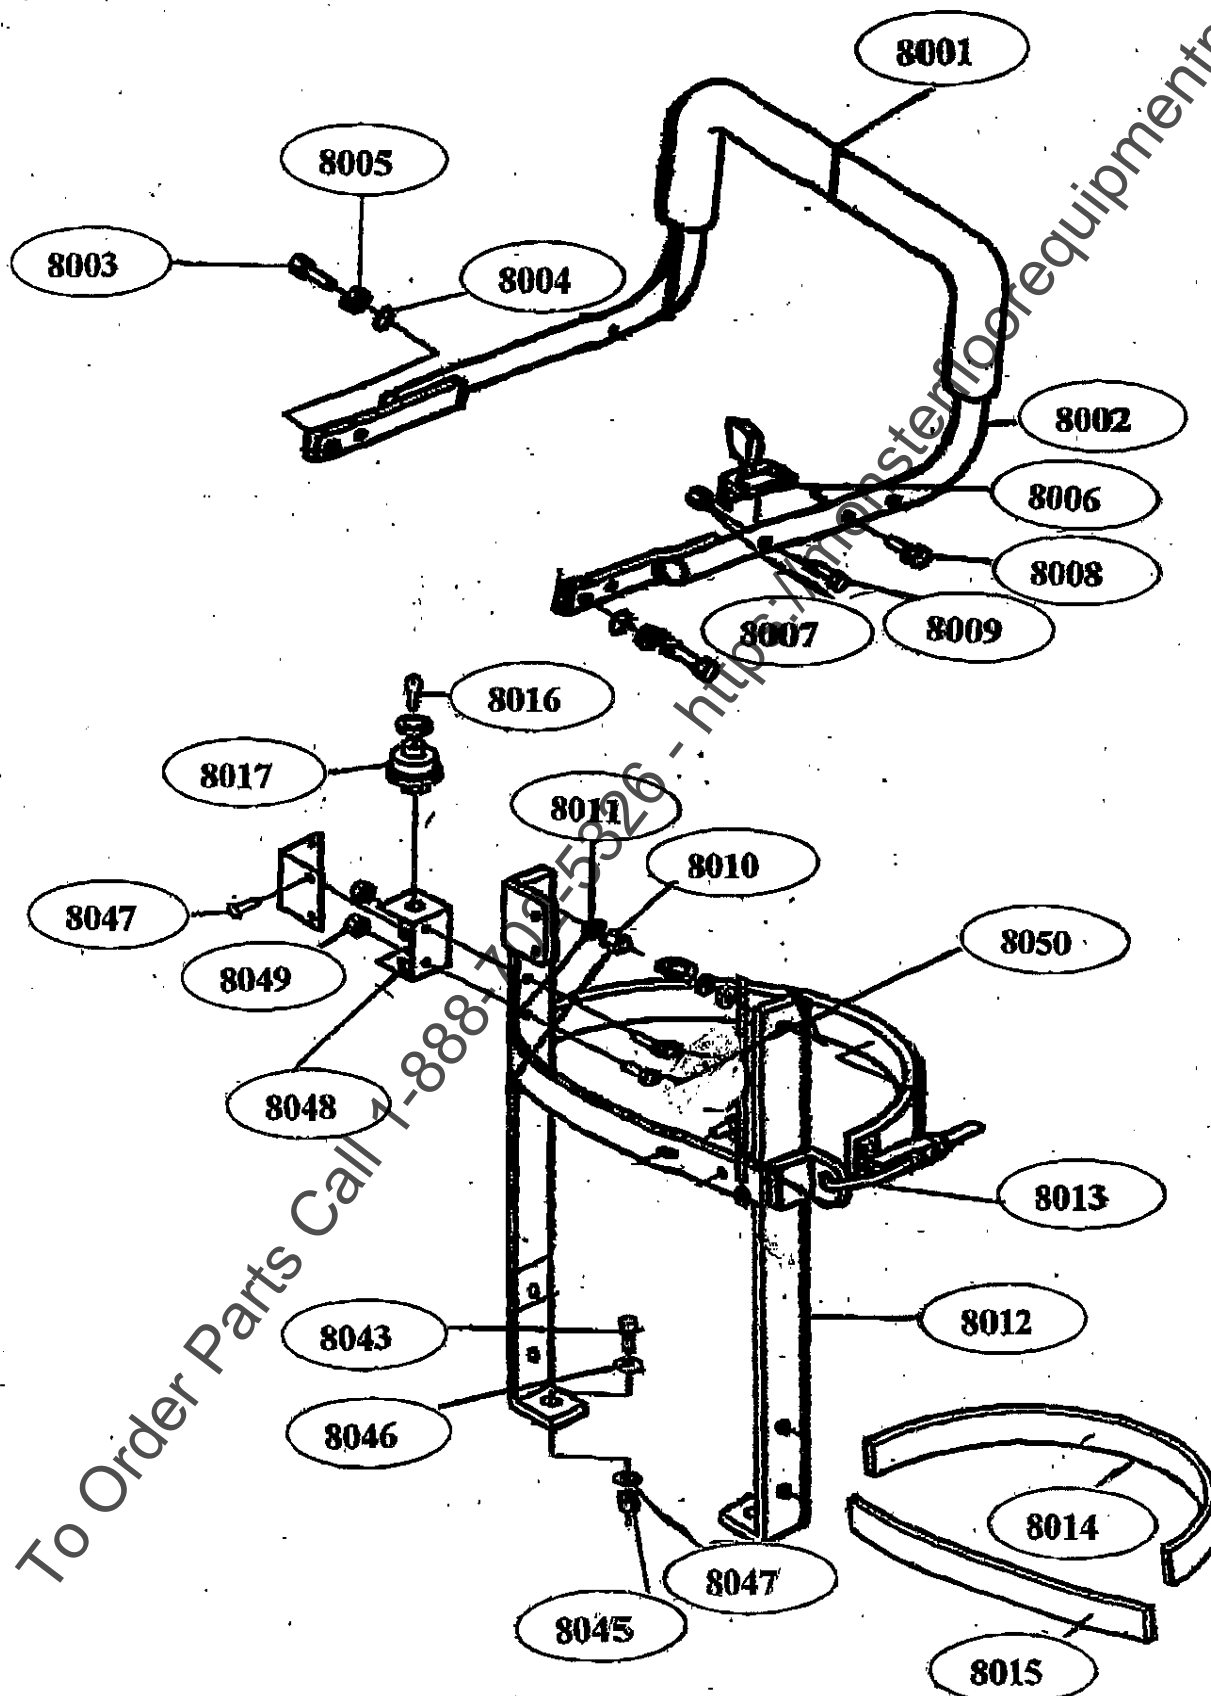

Handle & Related Parts

To Order Parts Call 1-888-725-5066 - <http://www.sterfloorequipmentparts.com>