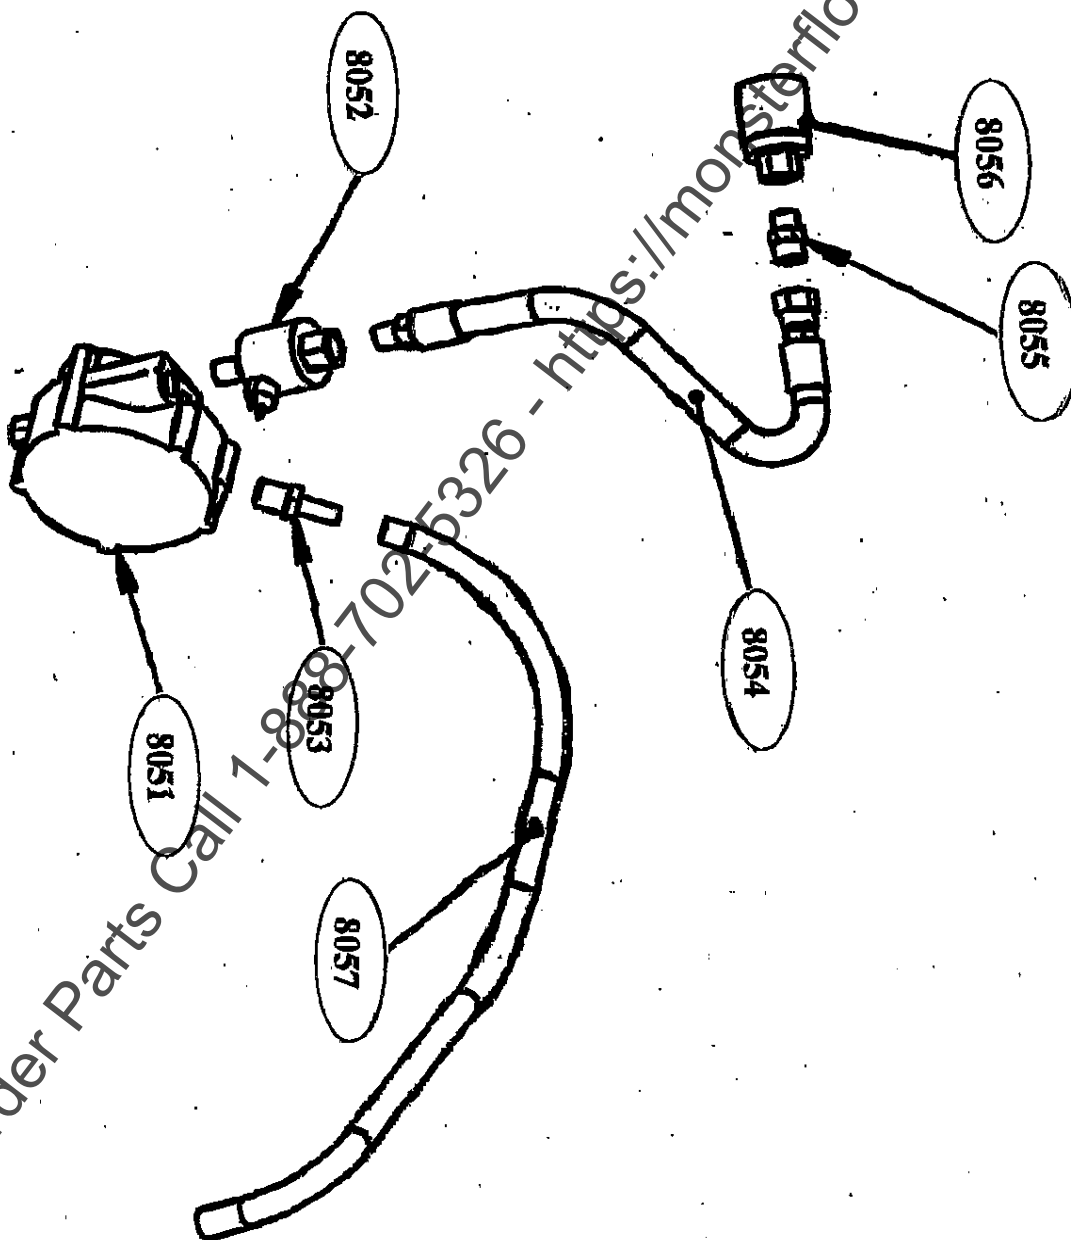

Regulator & Fuel System

To Order Parts Call 1-800-702-5326 - <https://monsterfloorequipmentparts.com>